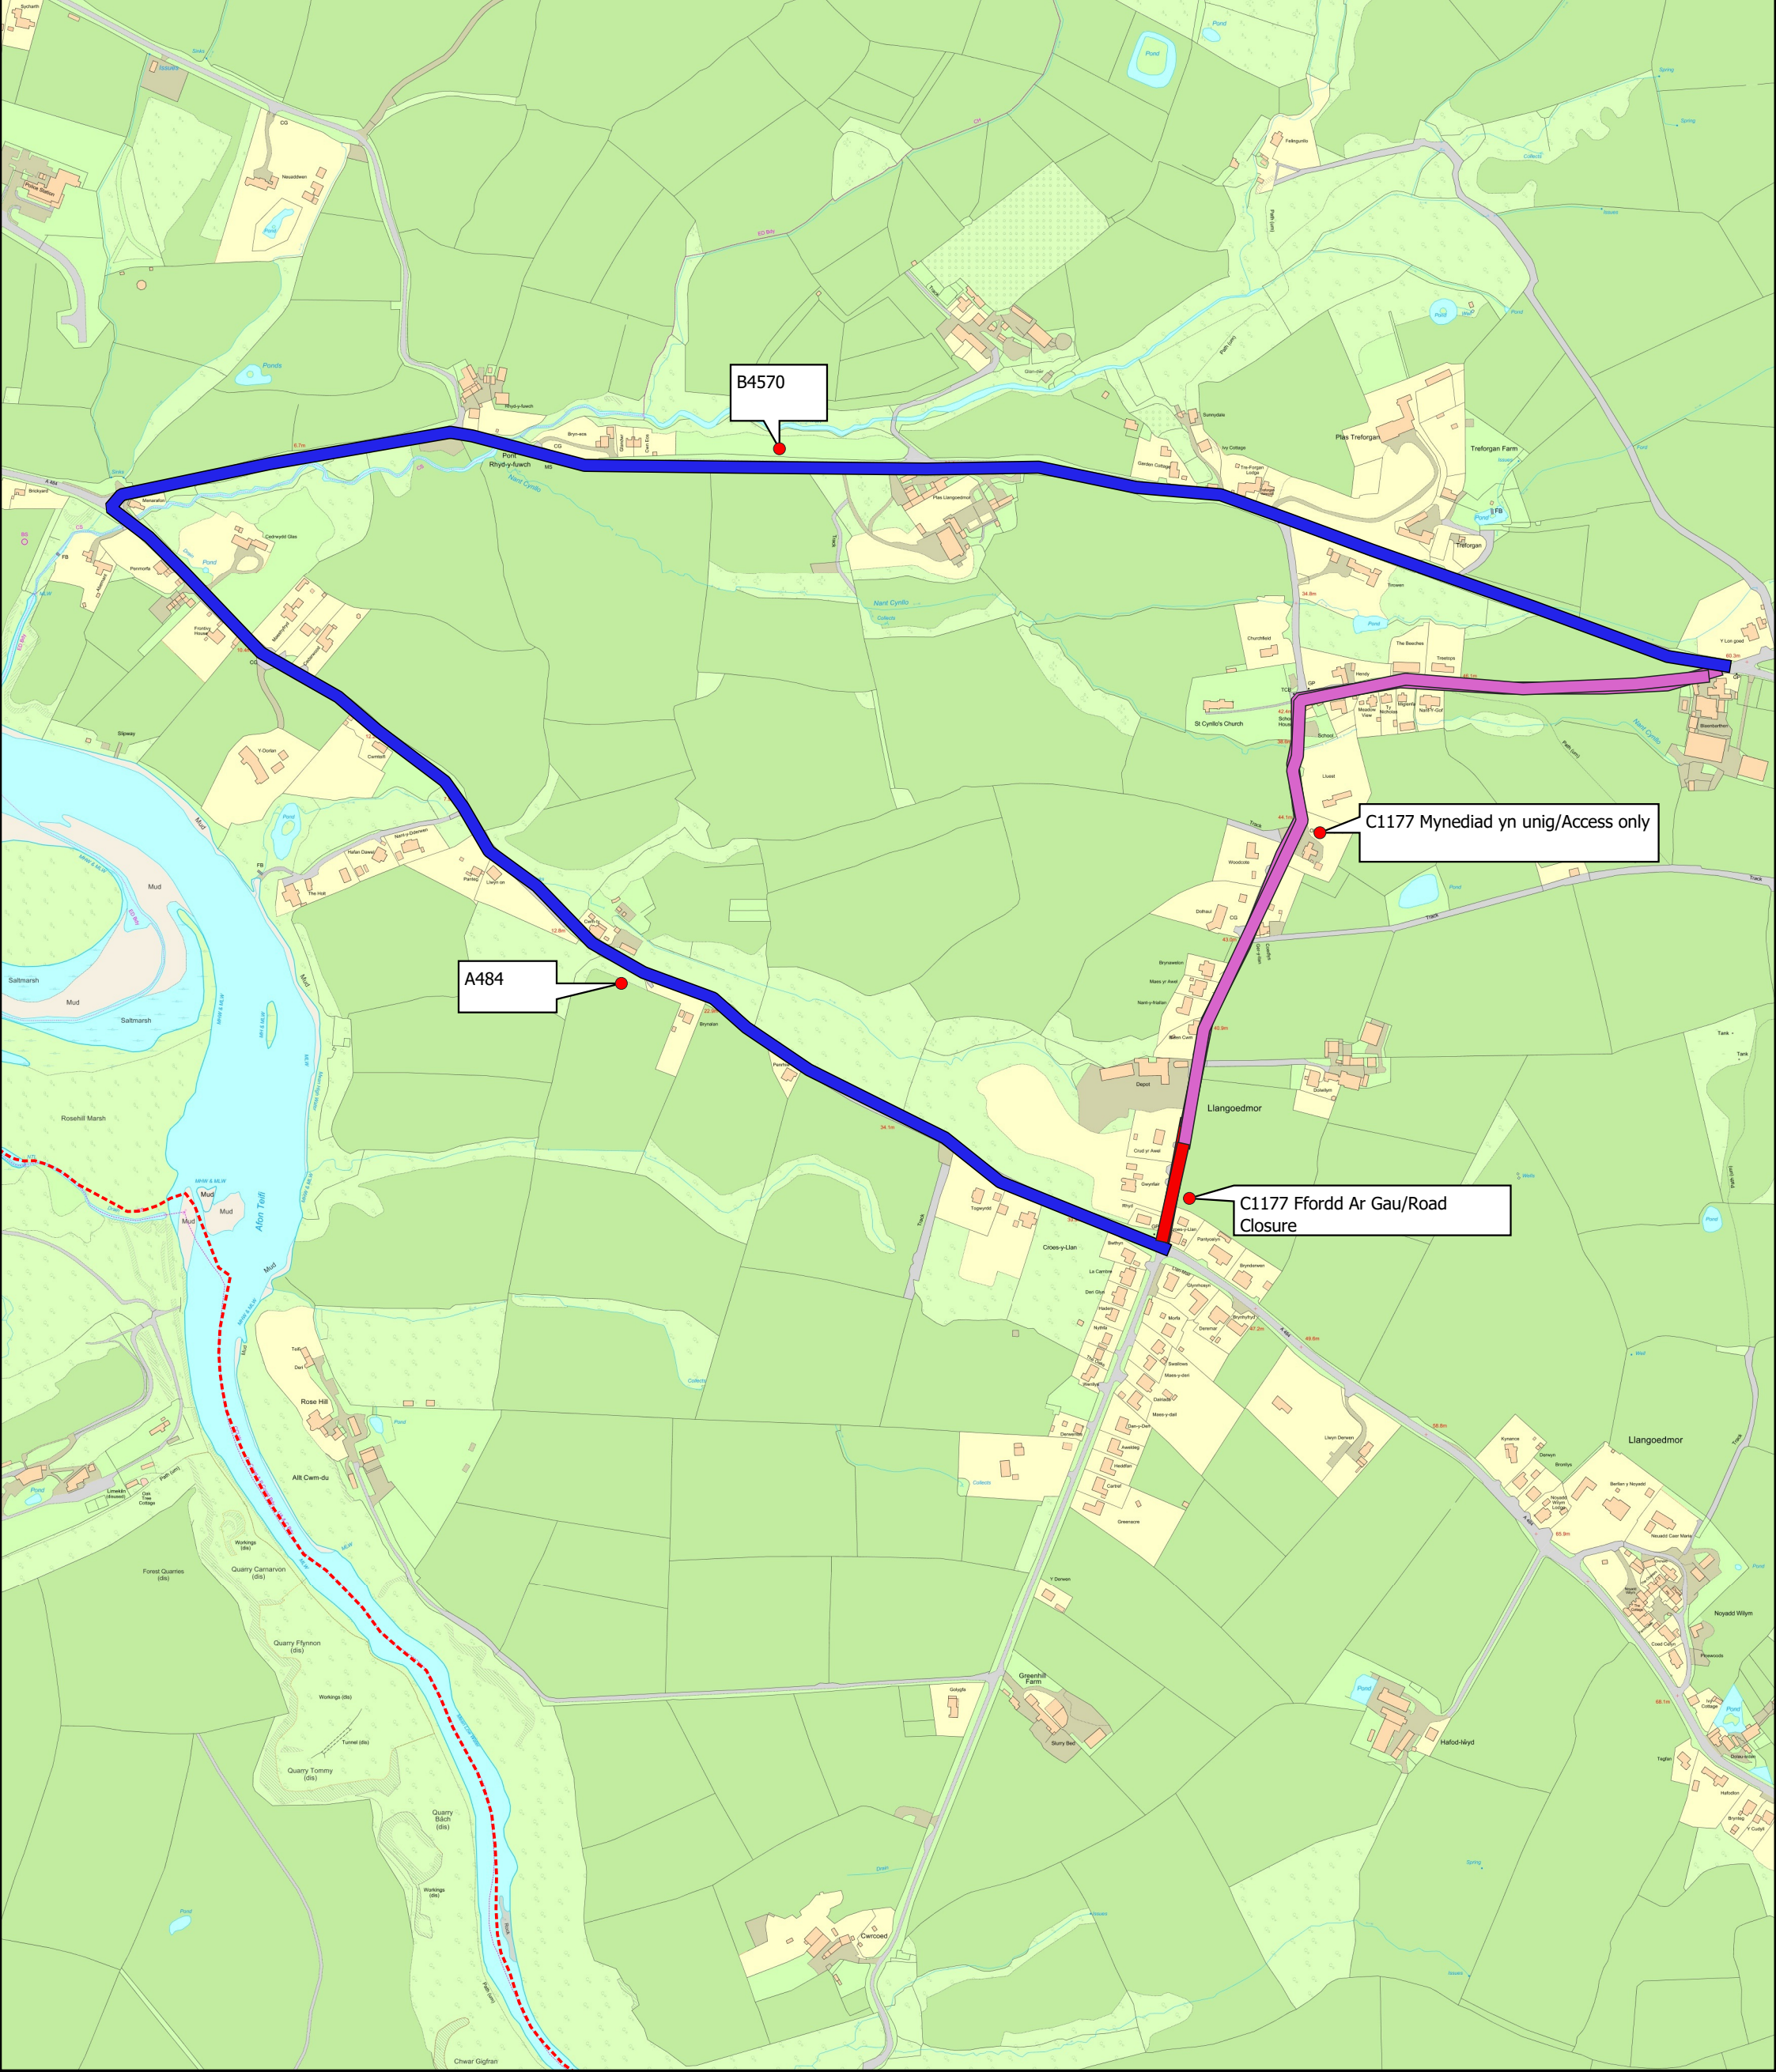

**Teitl/Title: C1177 Llangoedmor,
Aberteifi/Cardigan - Ffordd Ar Gau/Road
Closure**

Allwedd / Map Key:
COCH/RED: Ffordd Ar Gau/Road Closure
PINC/PINK: Mynediad yn unig/Access only
GLAS/BLUE: Llwybr Amgen/Alternative Route

Graddfa / Scale: 1:5,661.188154
Argraffwyd ar / Printed on: 2024-11-01

B4570

A484

C1177 Mynediad yn unig/Access only

C1177 Ffordd Ar Gau/Road Closure