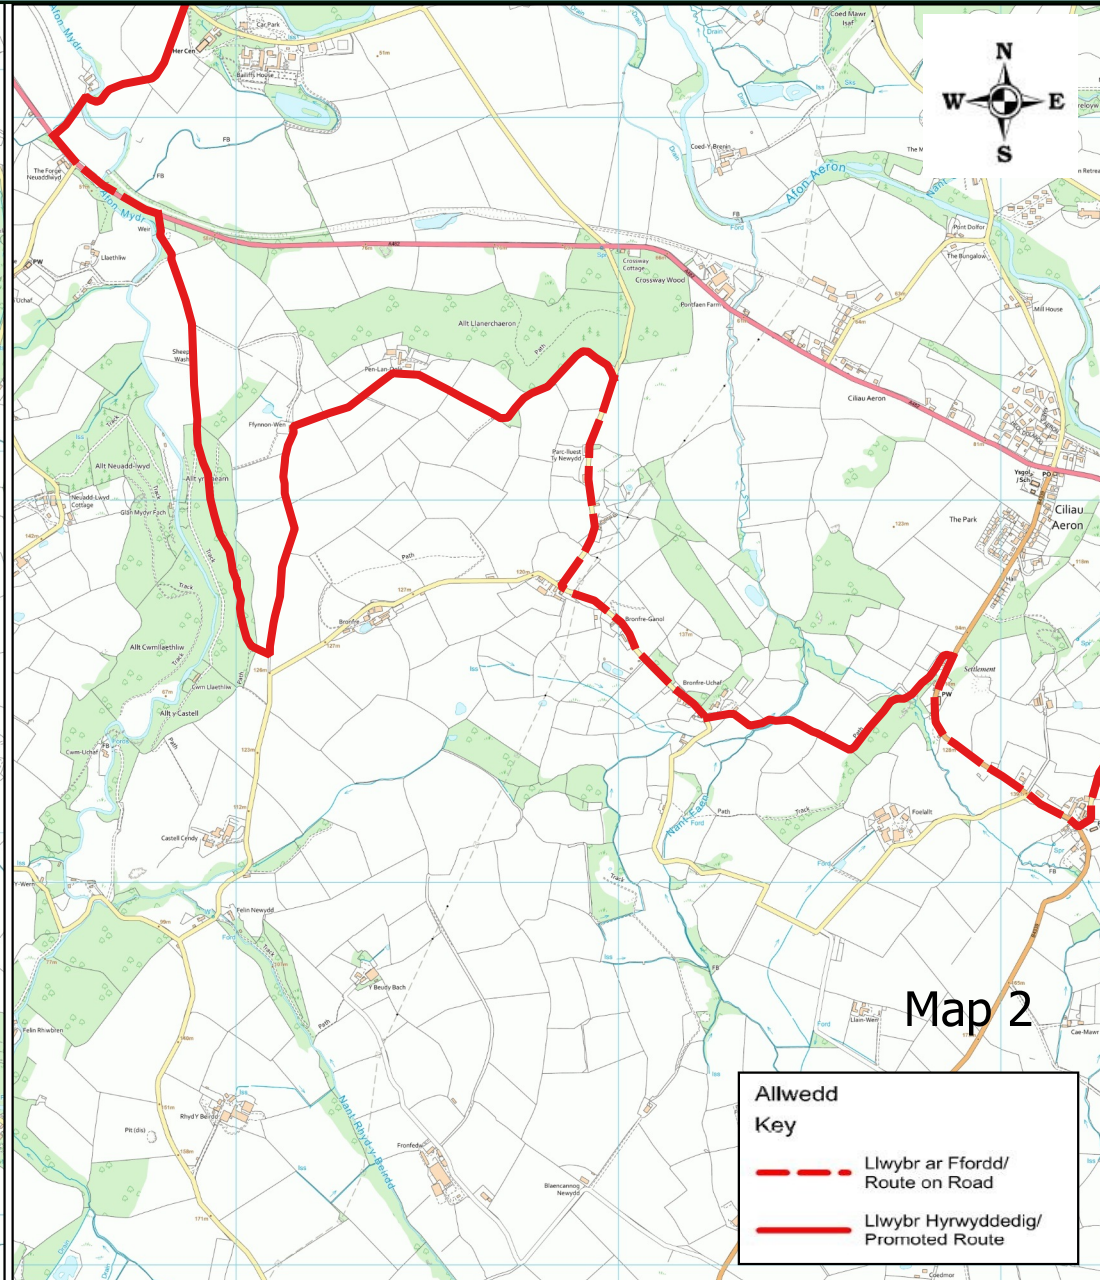

Map 1

Map 2

Allwedd Key

-  Llwybr ar Ffordd/
Route on Road
-  Llwybr Hyrwyddedig/
Promoted Route

Map 3

Allwedd Key

-  Llwybr ar Ffordd/
Route on Road
-  Llwybr Hyrwyddedig/
Promoted Route

© Hawffraint y Goron a hawliau cronfa ddata 2019 Arolwg Ordnans 100024419
© Crown copyright and database rights 2019 Ordnance Survey 10024419

Aberaeron i Lanbedr / Aberaeron to Lampeter

Dechrau: Aberaeron neu Llanbedr

Start: Aberaeron or Lampeter

Addas ar gyfer: Cerddwyr

Suitable for: Walkers

Arwyneb: Ffordd, Trac, Porfa

Surface: Track, Grass, Road

Pellter: 34 km / 21 miles

Distance: 34 km / 21 miles

Parcio: Aberaeron neu Llanbedr

Parking: Aberaeron or Lampeter

Trafnidiaeth: 540

Public Transport: 540

Cyfleusterau: Siop, Toiledau, Caffi, Tafarndai

Amenities: Shops, Toilets, Cafes, Pubs