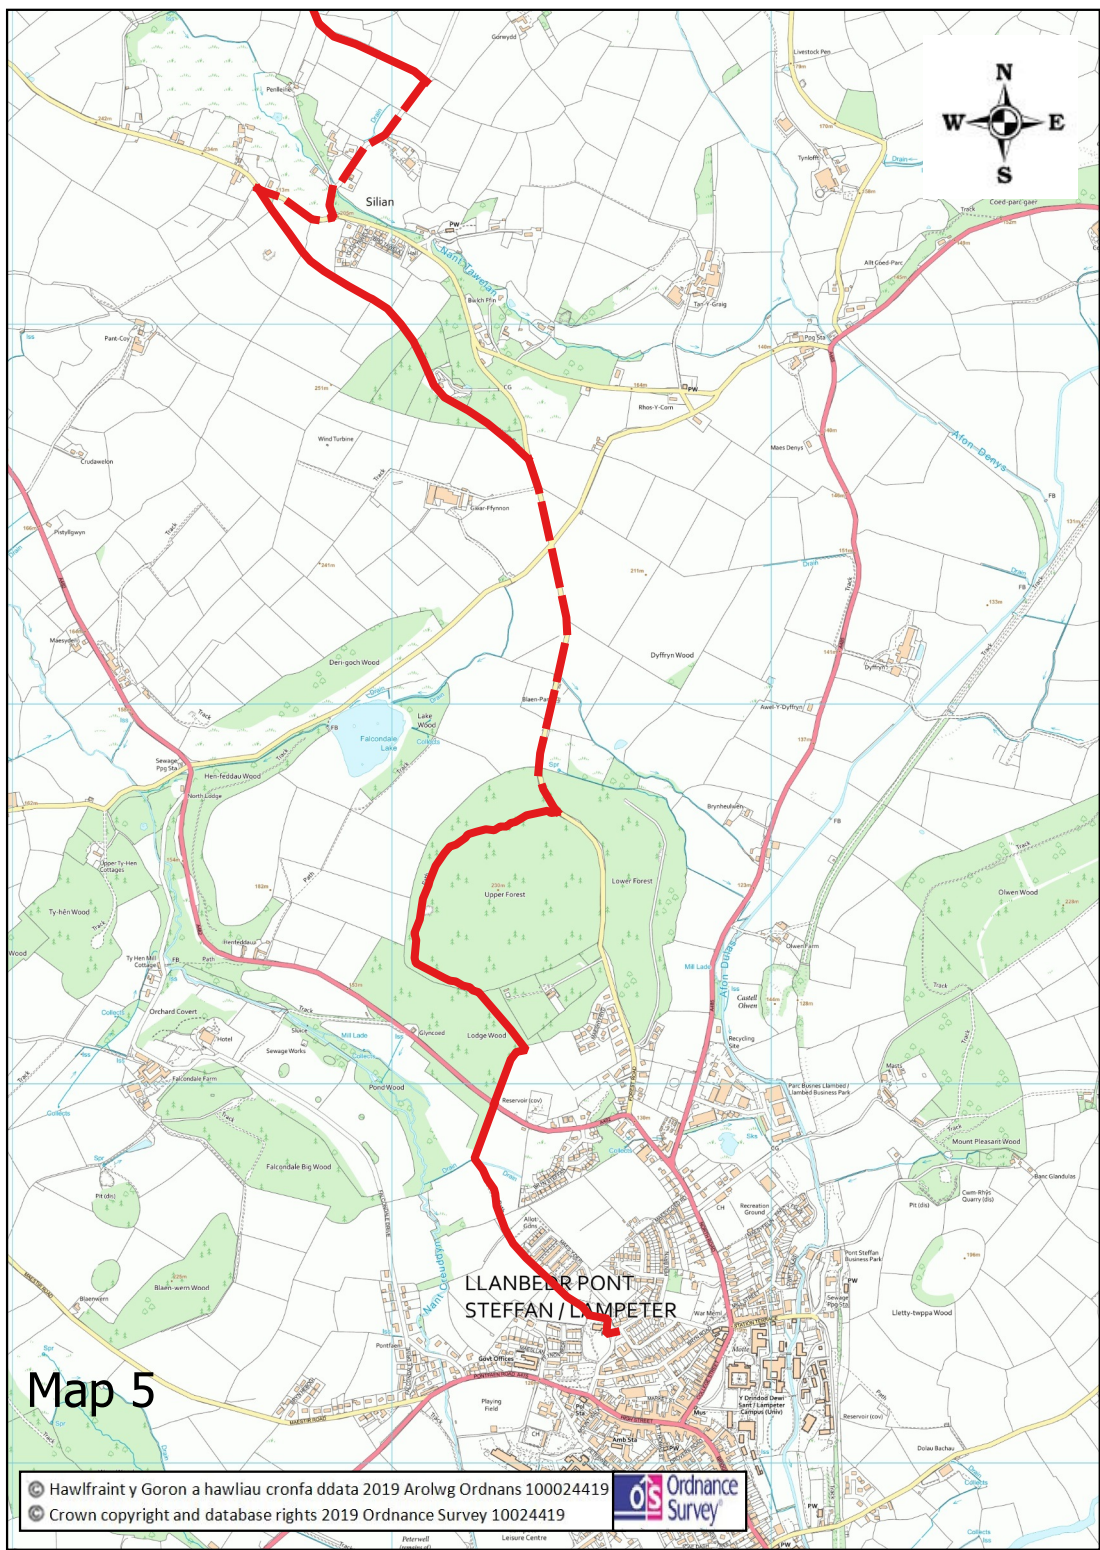

Map 1

Map 2

Allwedd Key

-  Llwybr ar Ffordd/
Route on Road
-  Llwybr Hyrwyddedig/
Promoted Route

Map 3

Allwedd Key

-  Llwybr ar Ffordd/
Route on Road
-  Llwybr Hyrwyddedig/
Promoted Route

© Hawffraint y Goron a hawliau cronfa ddata 2019 Arolwg Ordnans 100024419
© Crown copyright and database rights 2019 Ordnance Survey 10024419

Aberaeron i Lanbedr / Aberaeron to Lampeter

Dechrau: Aberaeron neu Llanbedr

Start: Aberaeron or Lampeter

Addas ar gyfer: Cerddwyr

Suitable for: Walkers

Arwyneb: Ffordd, Trac, Porfa

Surface: Track, Grass, Road

Pellter: 34 km / 21 miles

Distance: 34 km / 21 miles

Parcio: Aberaeron neu Llanbedr

Parking: Aberaeron or Lampeter

Trafnidiaeth: 540

Public Transport: 540

Cyfleusterau: Siop, Toiledau, Caffi, Tafarndai

Amenities: Shops, Toilets, Cafes, Pubs