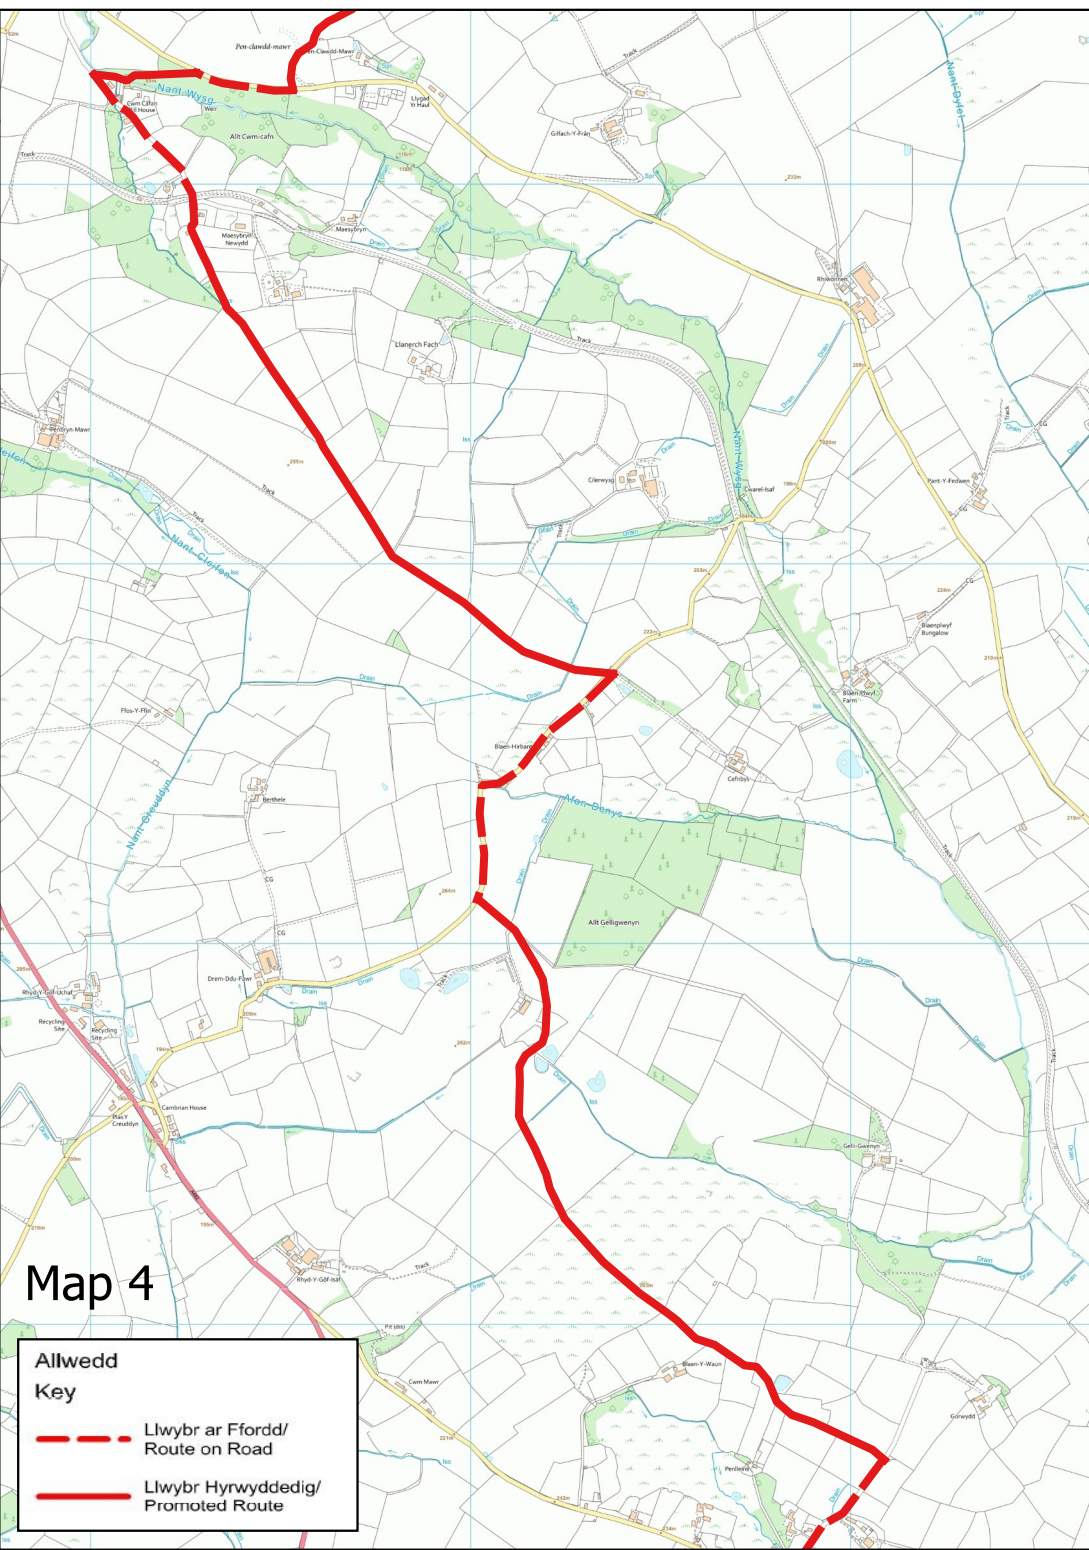

Map 1

Map 2

Allwedd Key

-  Llwybr ar Ffordd/
Route on Road
-  Llwybr Hyrwyddedig/
Promoted Route

Map 3

Allwedd Key

-  Llwybr ar Ffordd/
Route on Road
-  Llwybr Hyrwyddedig/
Promoted Route

© Hawffraint y Goron a hawliau cronfa ddata 2019 Arolwg Ordnans 100024419
© Crown copyright and database rights 2019 Ordnance Survey 10024419

Aberaeron i Lanbedr / Aberaeron to Lampeter

Dechrau: Aberaeron neu Llanbedr

Start: Aberaeron or Lampeter

Addas ar gyfer: Cerddwyr

Suitable for: Walkers

Arwyneb: Ffordd, Trac, Porfa

Surface: Track, Grass, Road

Pellter: 34 km / 21 miles

Distance: 34 km / 21 miles

Parcio: Aberaeron neu Llanbedr

Parking: Aberaeron or Lampeter

Trafnidiaeth: 540

Public Transport: 540

Cyfleusterau: Siop, Toiledau, Caffi, Tafarndai

Amenities: Shops, Toilets, Cafes, Pubs