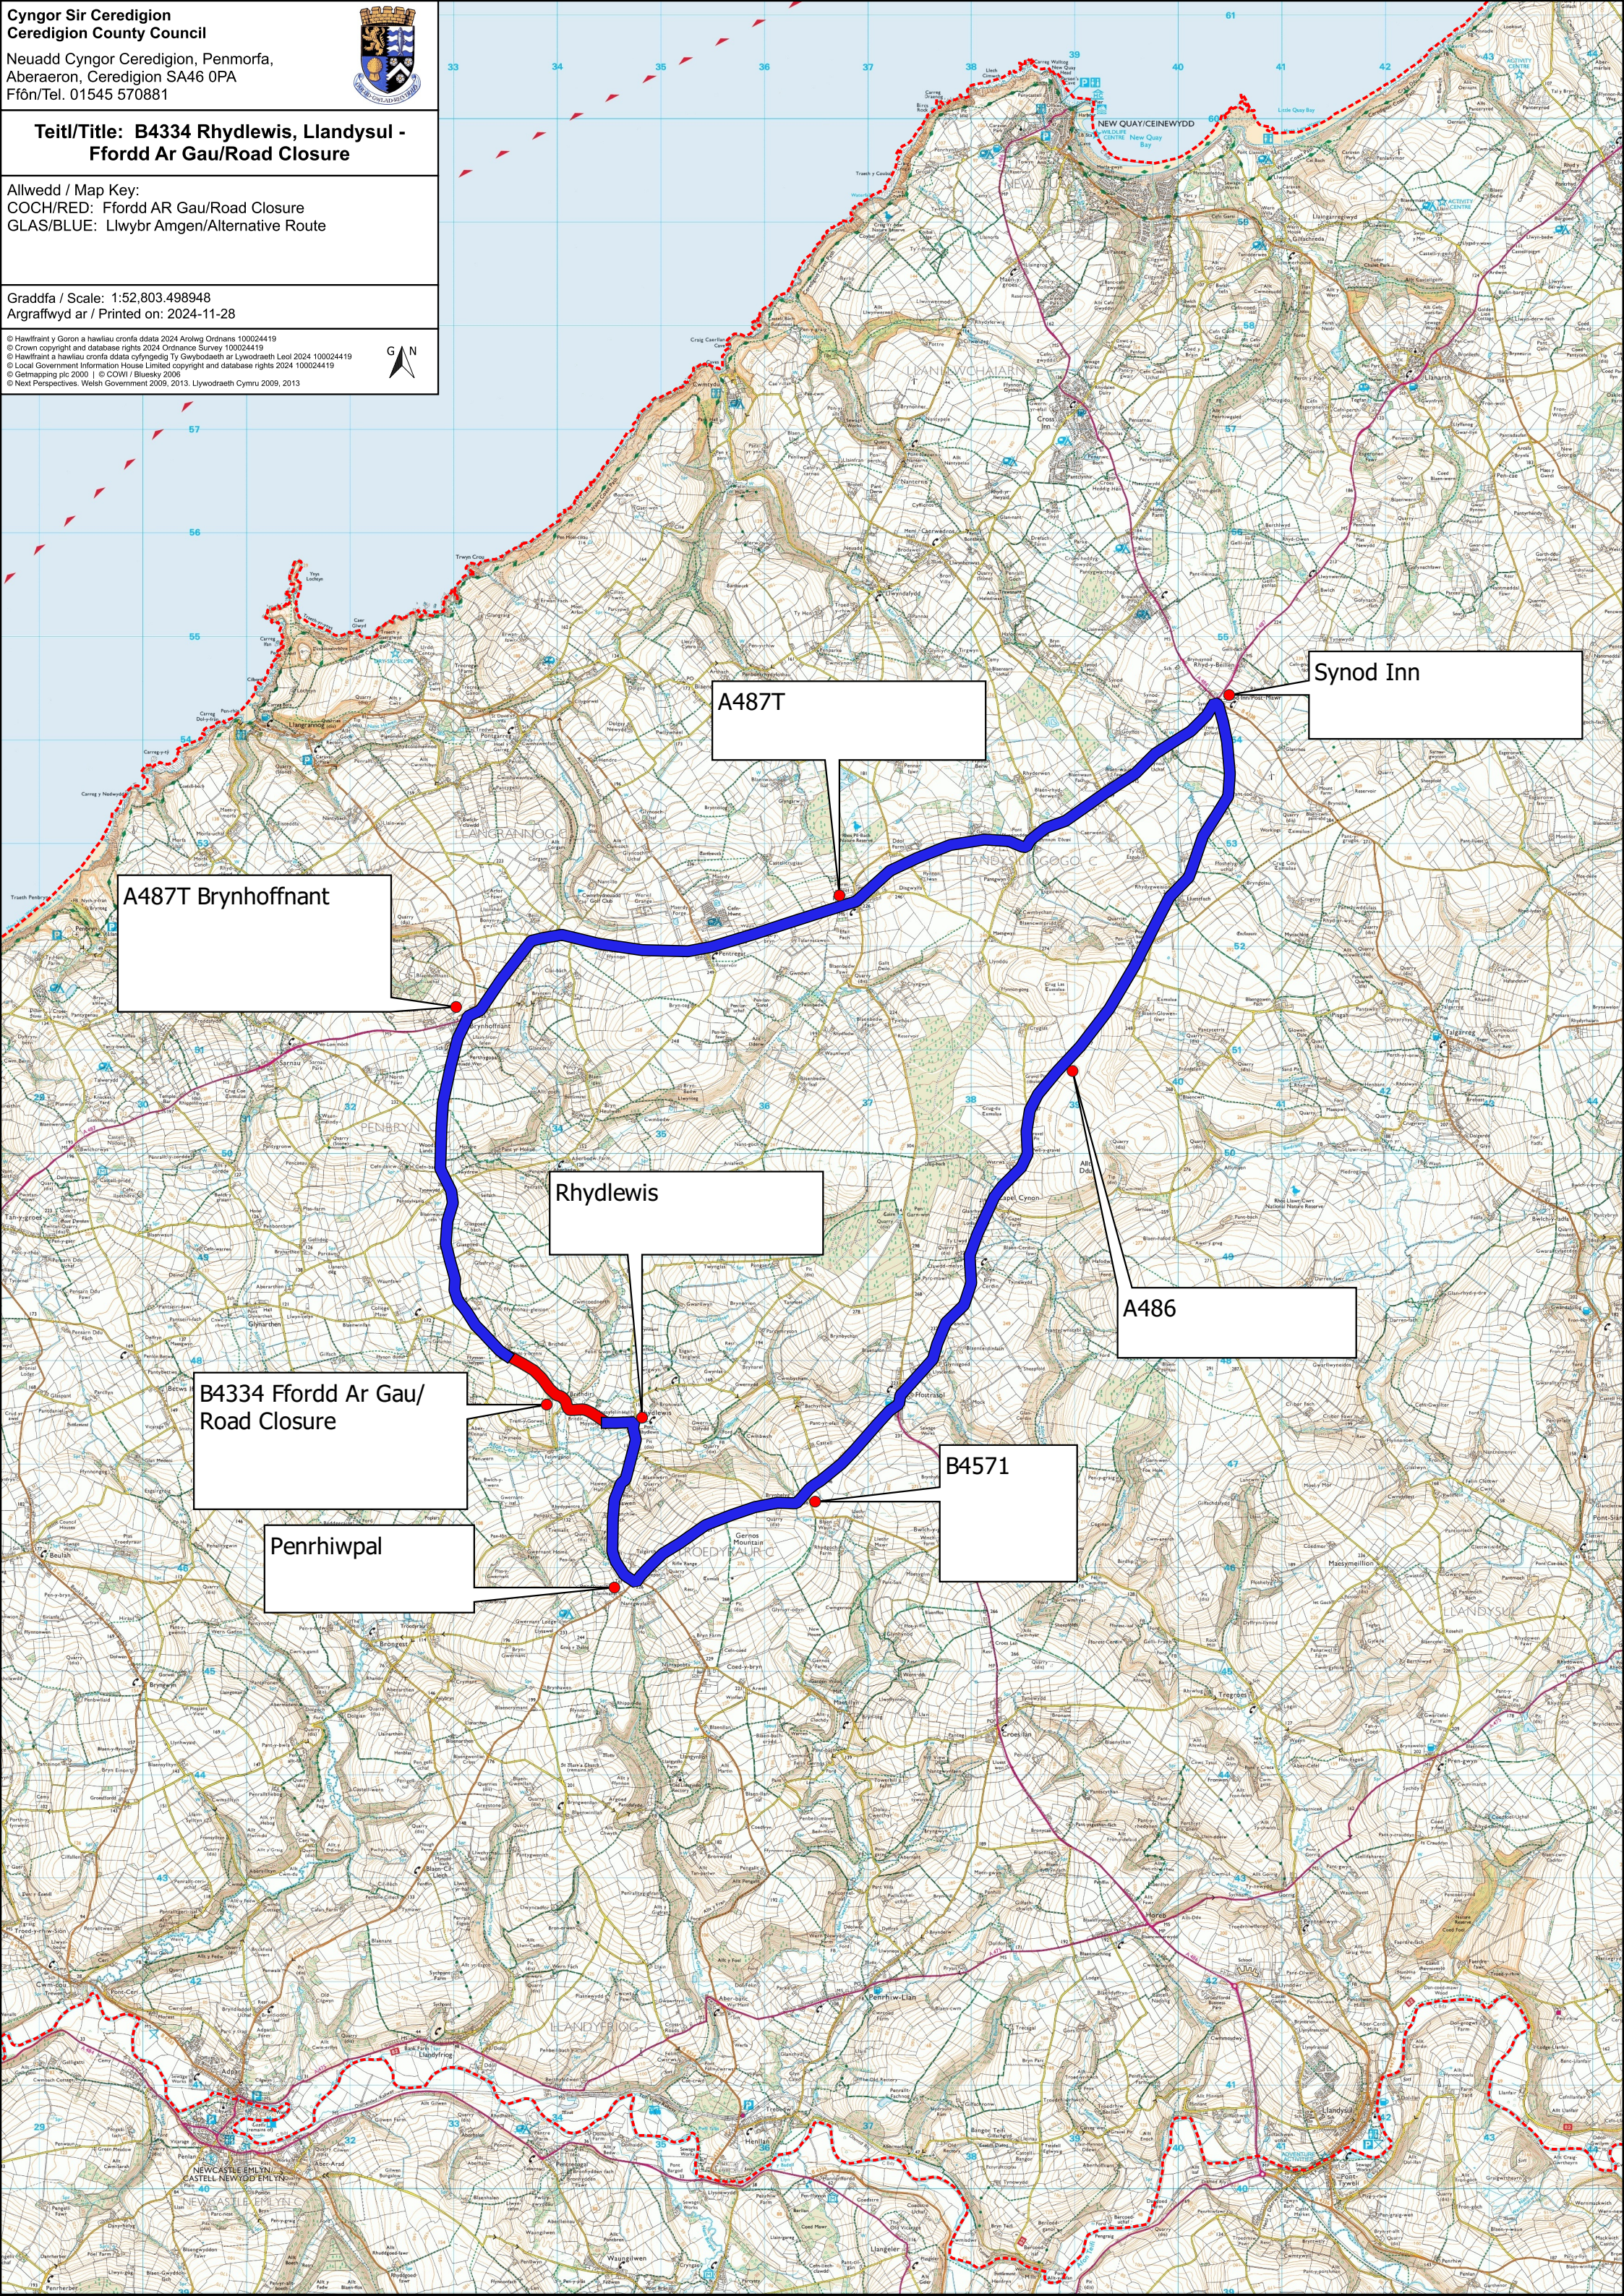

**Teitl/Title: B4334 Rhydlewis, Llandysul -
Ffordd Ar Gau/Road Closure**

Allwedd / Map Key:
COCH/RED: Ffordd AR Gau/Road Closure
GLAS/BLUE: Llwybr Amgen/Alternative Route

Graddfa / Scale: 1:52,803.498948
Argraffwyd ar / Printed on: 2024-11-28

© Hawffrwynt y Goron a hawliau cronfa ddata 2024 Arolwg Ordnans 100024419
© Crown copyright and database rights 2024 Ordnance Survey 100024419
© Hawffrwynt a hawliau cronfa ddata cyfngedig Ty Gwybodaeth ar Lywodraeth Leol 2024 100024419
© Local Government Information House Limited copyright and database rights 2024 100024419
© Getmapping plc 2000 | © COWI / Bluesky 2006
© Next Perspectives, Welsh Government 2009, 2013. Llywodraeth Cymru 2009, 2013

A487T Brynhoffnant

A487T

Synod Inn

Rhydlewis

A486

B4334 Ffordd Ar Gau/
Road Closure

B4571

Penrhiwpal