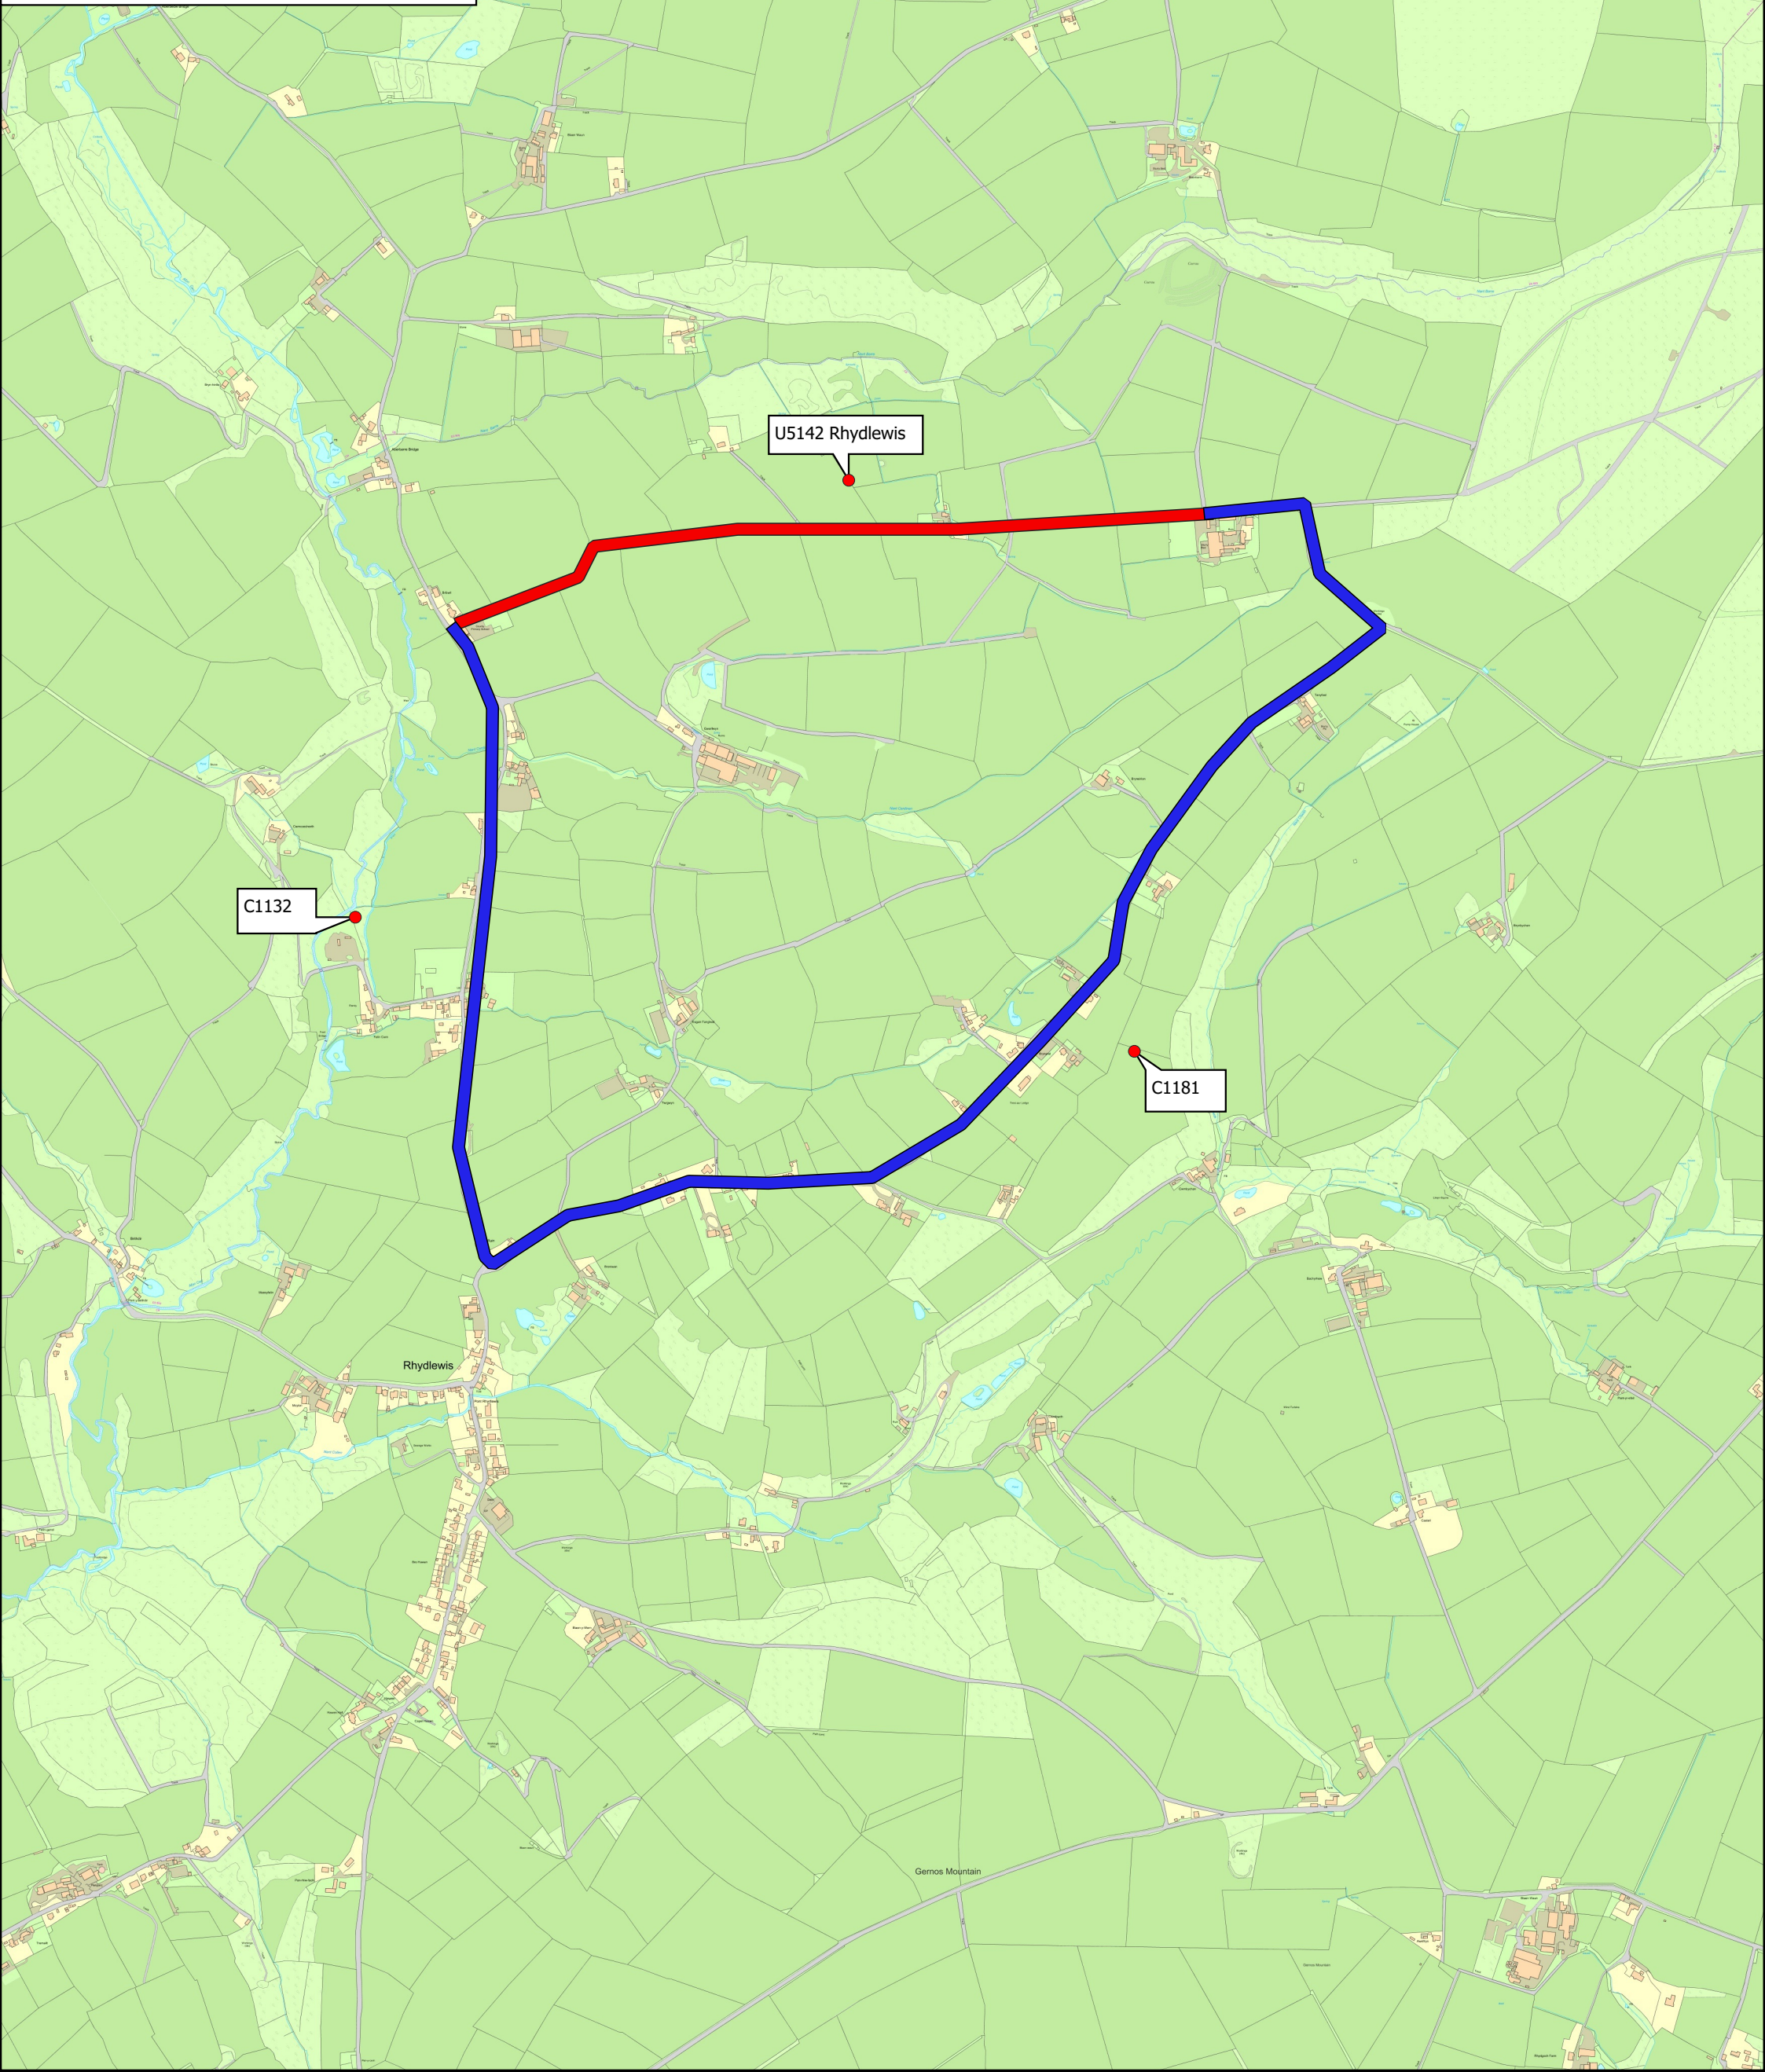

Cau Ffordd Dros Dro/Temporary Road Closure

U5142 Rhydlewis, Llandysul

Coch/Red:- Ffordd ar gau/Closure
Glas/Blue:- Ffordd Amgen/Diversion

Graddfa / Scale: 1:10,746.760532
Argraffwyd ar / Printed on: 2024-10-24

U5142 Rhydlewis

C1132

C1181

Rhydlewis

Gernos Mountain