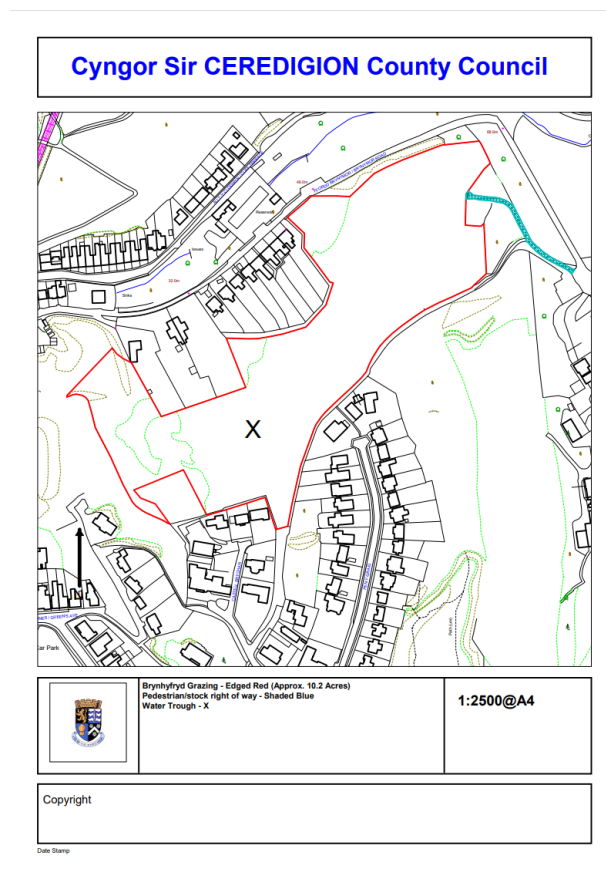

DESCRIPTION

An opportunity to enter into an informal tender, for a parcel of grazing land amounting to approximately **10 acres** located within Aberystwyth. To be occupied under licence, for a period of **11 months**, from **05/05/25 to 04/04/26**. We recommend inspection of the land in order to assess the suitability of the area, for the proposed stock.

Note: Please contact the Estates department for tender documentation, which should be returned to us by **12:00 noon on Monday the 28/04/25**

Services: Mains water supply (licensee's responsibility)

Tenure: Licence

Local Authority: Ceredigion

All dimensions and any plans are approximate and are for information purposes only.

Notice

1. These particulars do not constitute any part of an offer or contract
2. All statements contained in these particulars as to this property are made without responsibility on the part of Ceredigion County Council
3. None of the statements contained in these particulars as to this property are to be relied upon as statements or representations of fact.
4. Any intending purchaser must satisfy himself/herself by inspection or otherwise as to the correctness of each of the statements contained in these particulars.