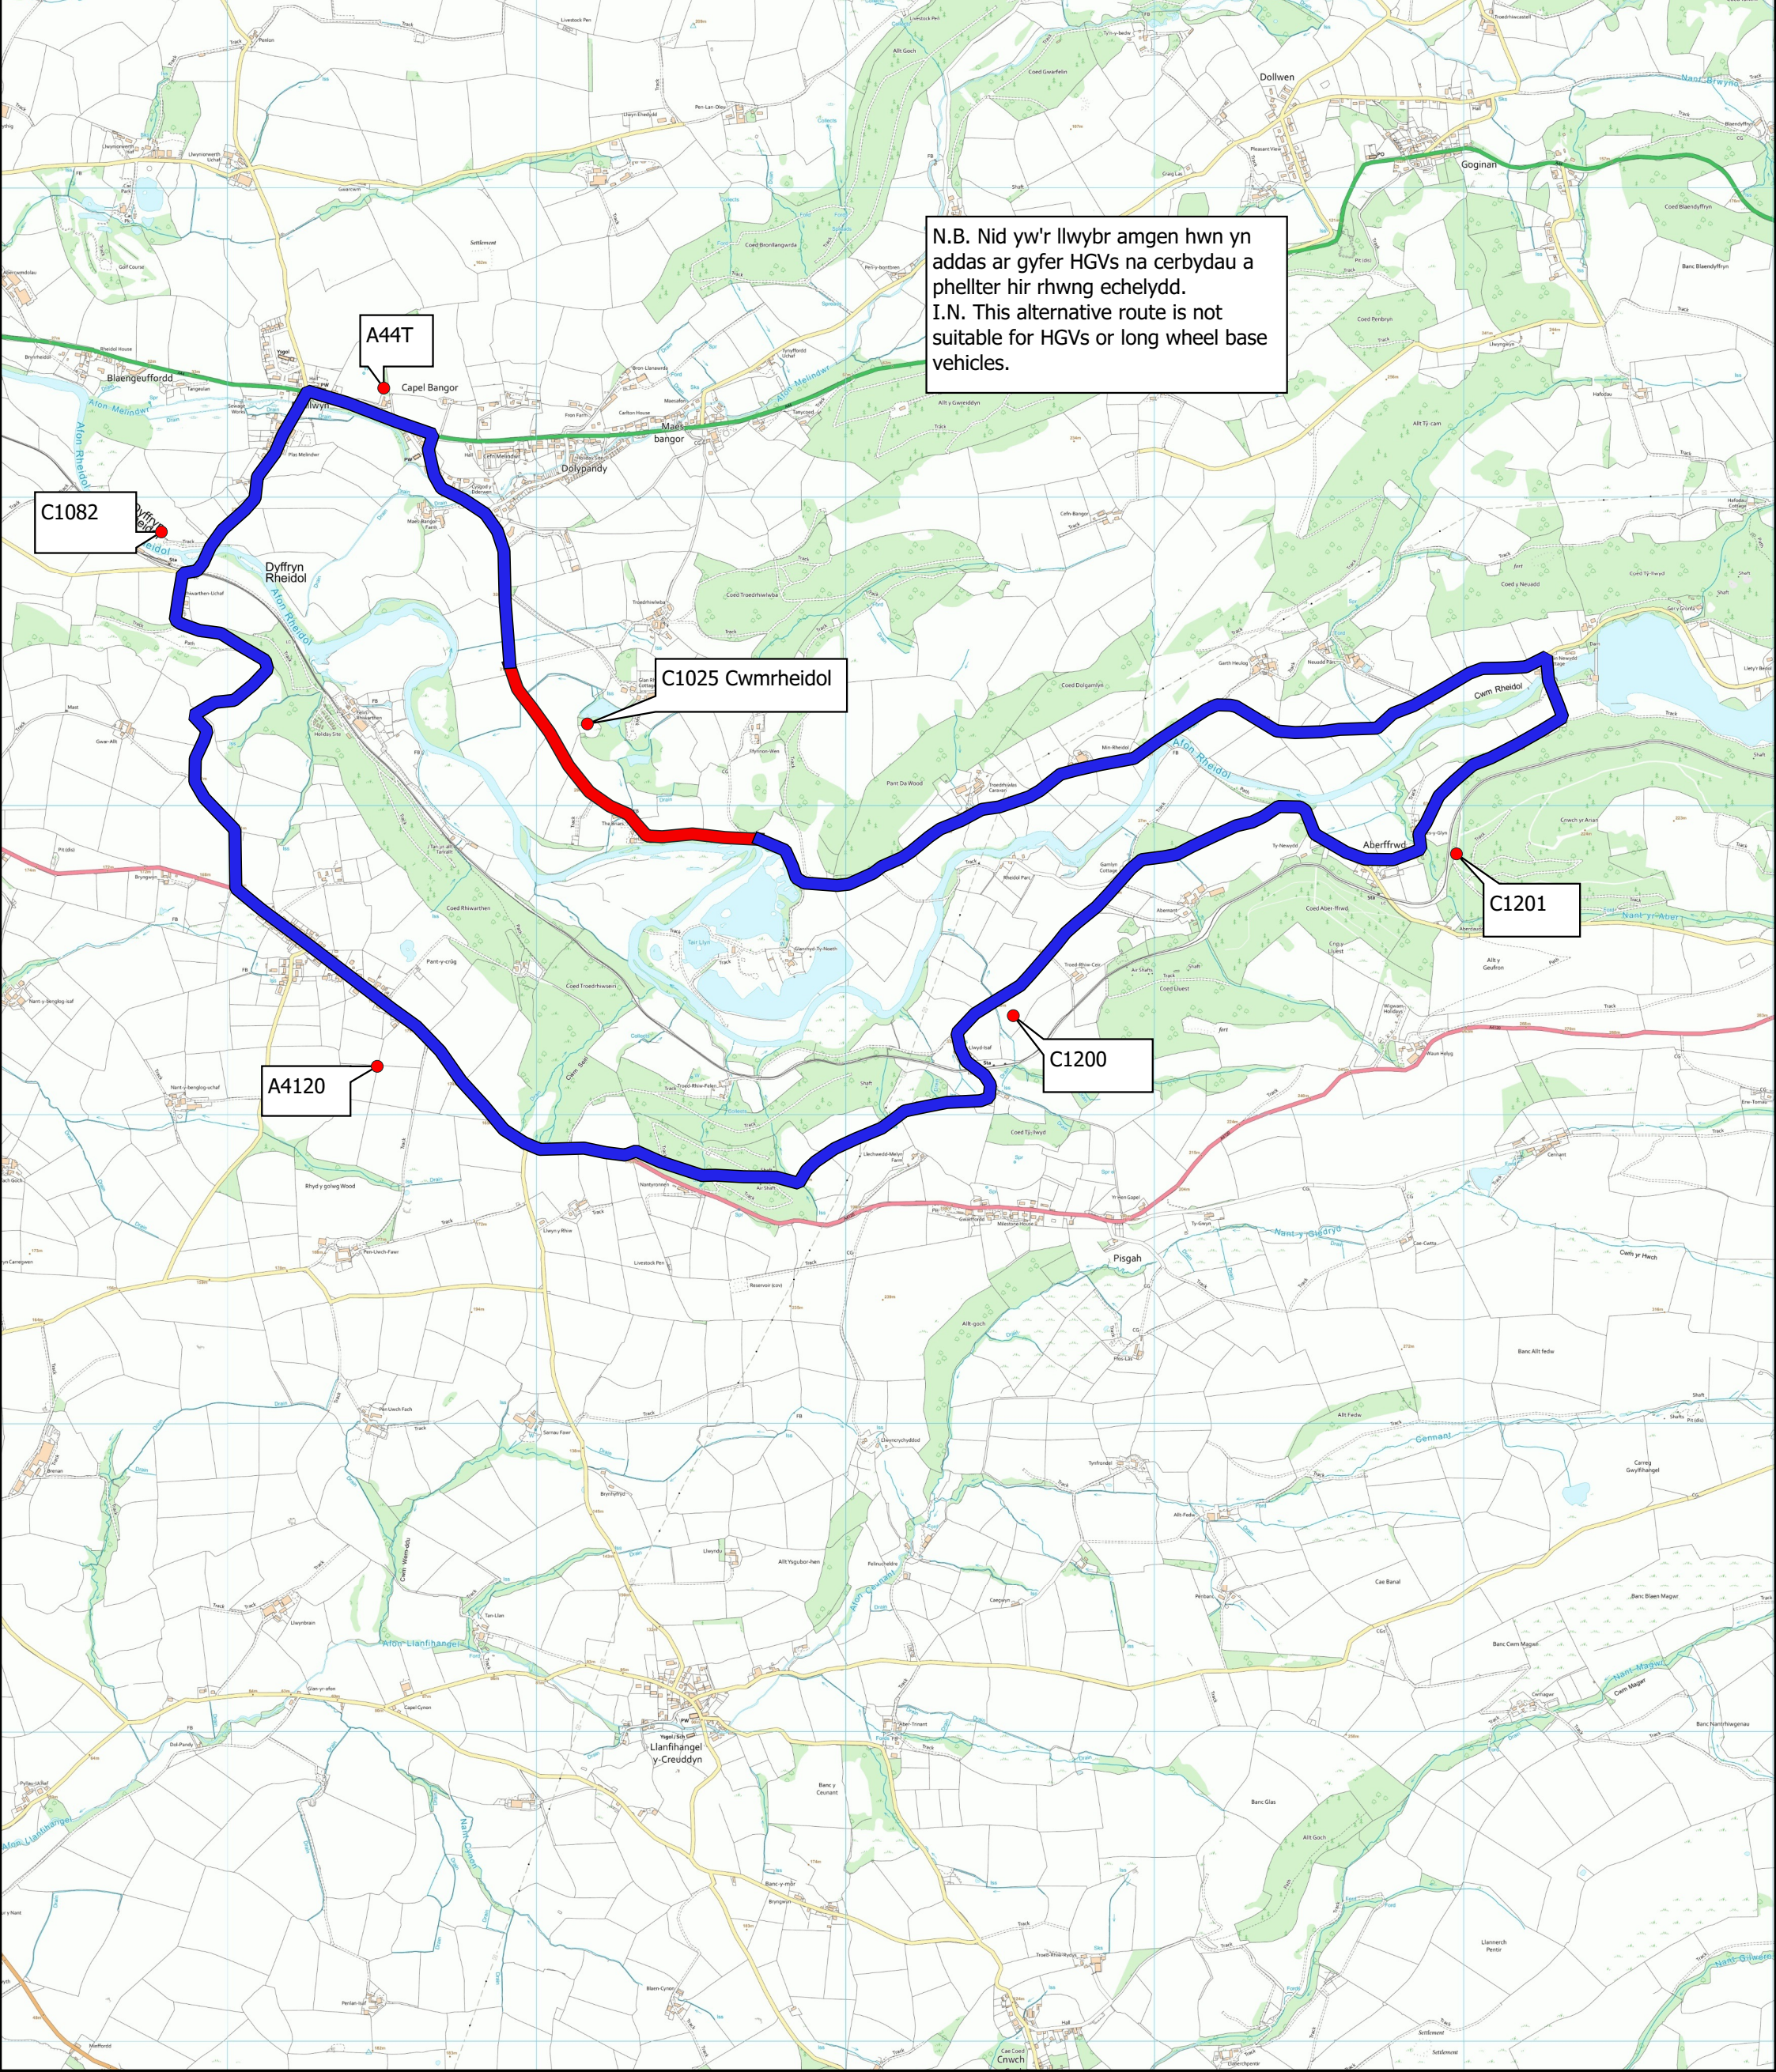

Cau Ffordd Dros Dro/Temporary Road Closure

C1025 Cwmrheidol, Aberystwyth
 Coch/Red:- Ffordd ar gau/Closure
 Glas/Blue:- Ffordd Amgen/Diversion

Graddfa / Scale: 1:19,349.200085
 Argraffwyd ar / Printed on: 2025-02-06

N.B. Nid yw'r llwybr amgen hwn yn addas ar gyfer HGVs na cerbydau a phellter hir rhwng echelydd.
 I.N. This alternative route is not suitable for HGVs or long wheel base vehicles.