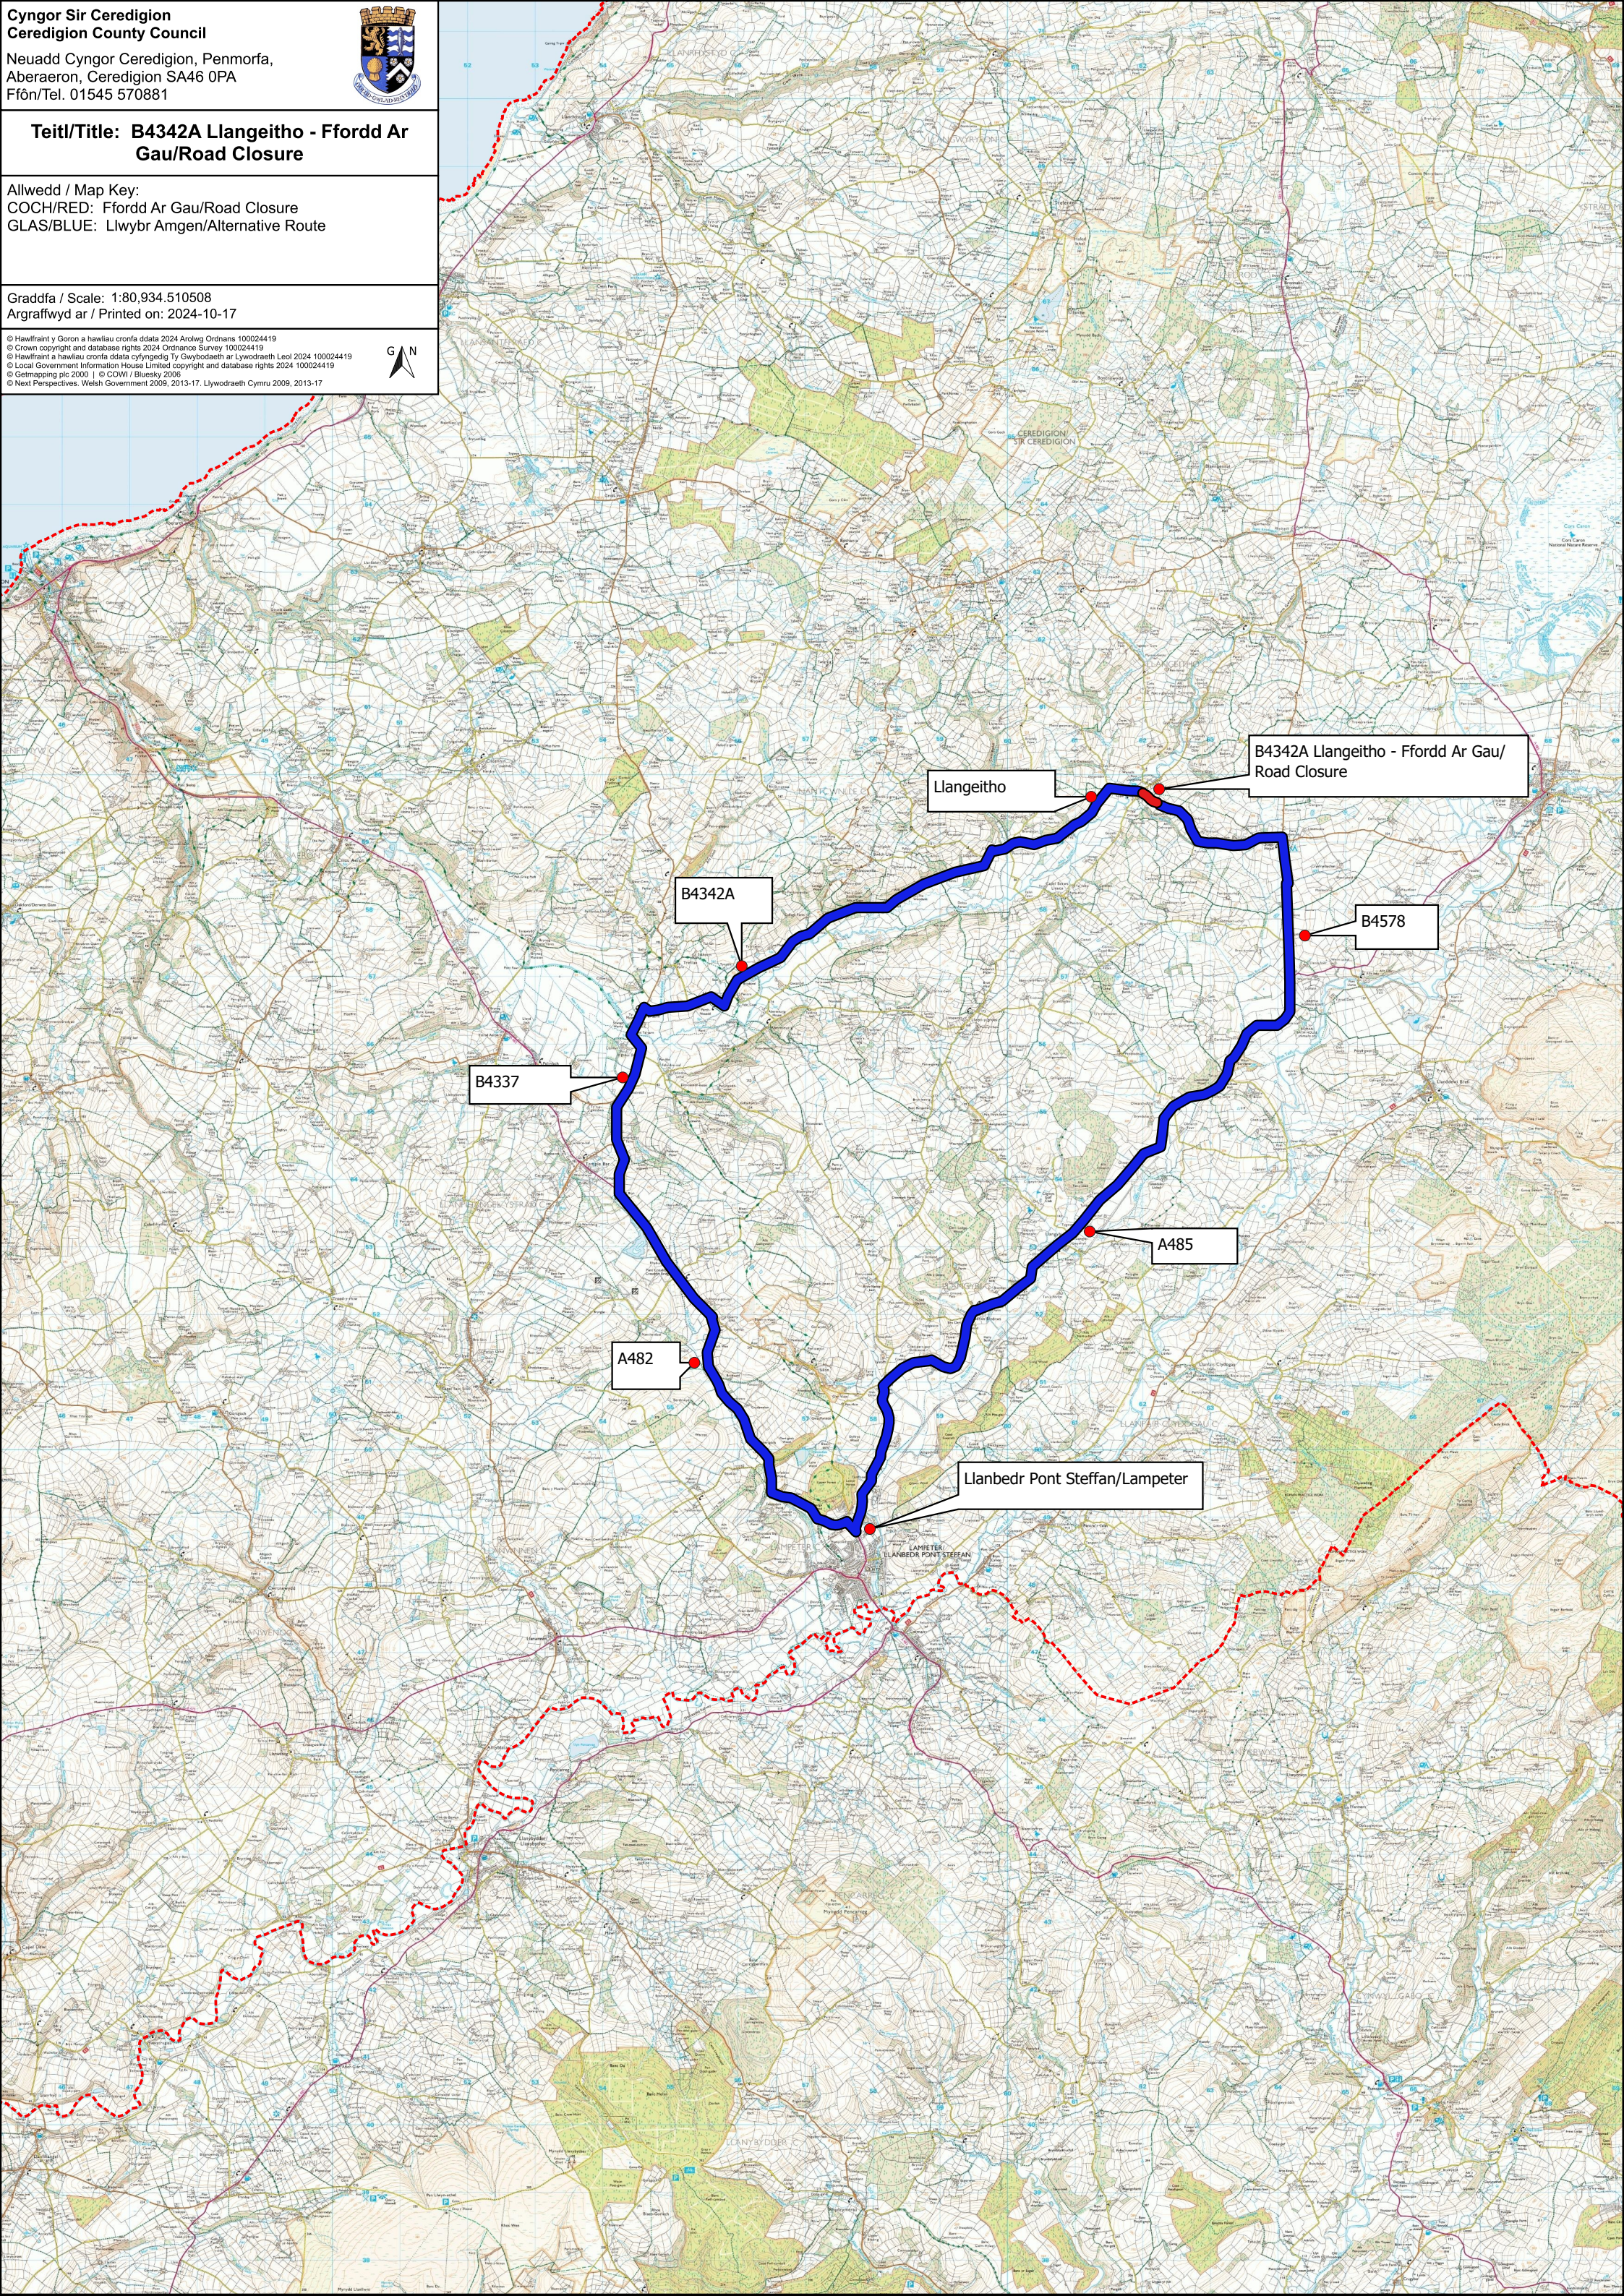

Teitl/Title: B4342A Llangeitho - Ffordd Ar Gau/Road Closure

Allwedd / Map Key:
COCH/RED: Ffordd Ar Gau/Road Closure
GLAS/BLUE: Llywbr Amgen/Alternative Route

Graddfa / Scale: 1:80,934.510508
Argraffwyd ar / Printed on: 2024-10-17

© Hawffraint y Goron a hawliau cronfa ddata 2024 Arolwg Ordnans 100024419
© Crown copyright and database rights 2024 Ordnance Survey 100024419
© Hawffraint a hawliau cronfa ddata cyfngedig i'w Gwybodaeth ar Lywodraeth Leol 2024 100024419
© Local Government Information House Limited copyright and database rights 2024 100024419
© Getmapping plc 2000 | © COWI / Bluesky 2006
© Next Perspectives, Welsh Government 2009, 2013-17, Llywodraeth Cymru 2009, 2013-17

Llangeitho

B4342A Llangeitho - Ffordd Ar Gau/
Road Closure

B4342A

B4578

B4337

A485

A482

Llanbedr Pont Steffan/Lampeter