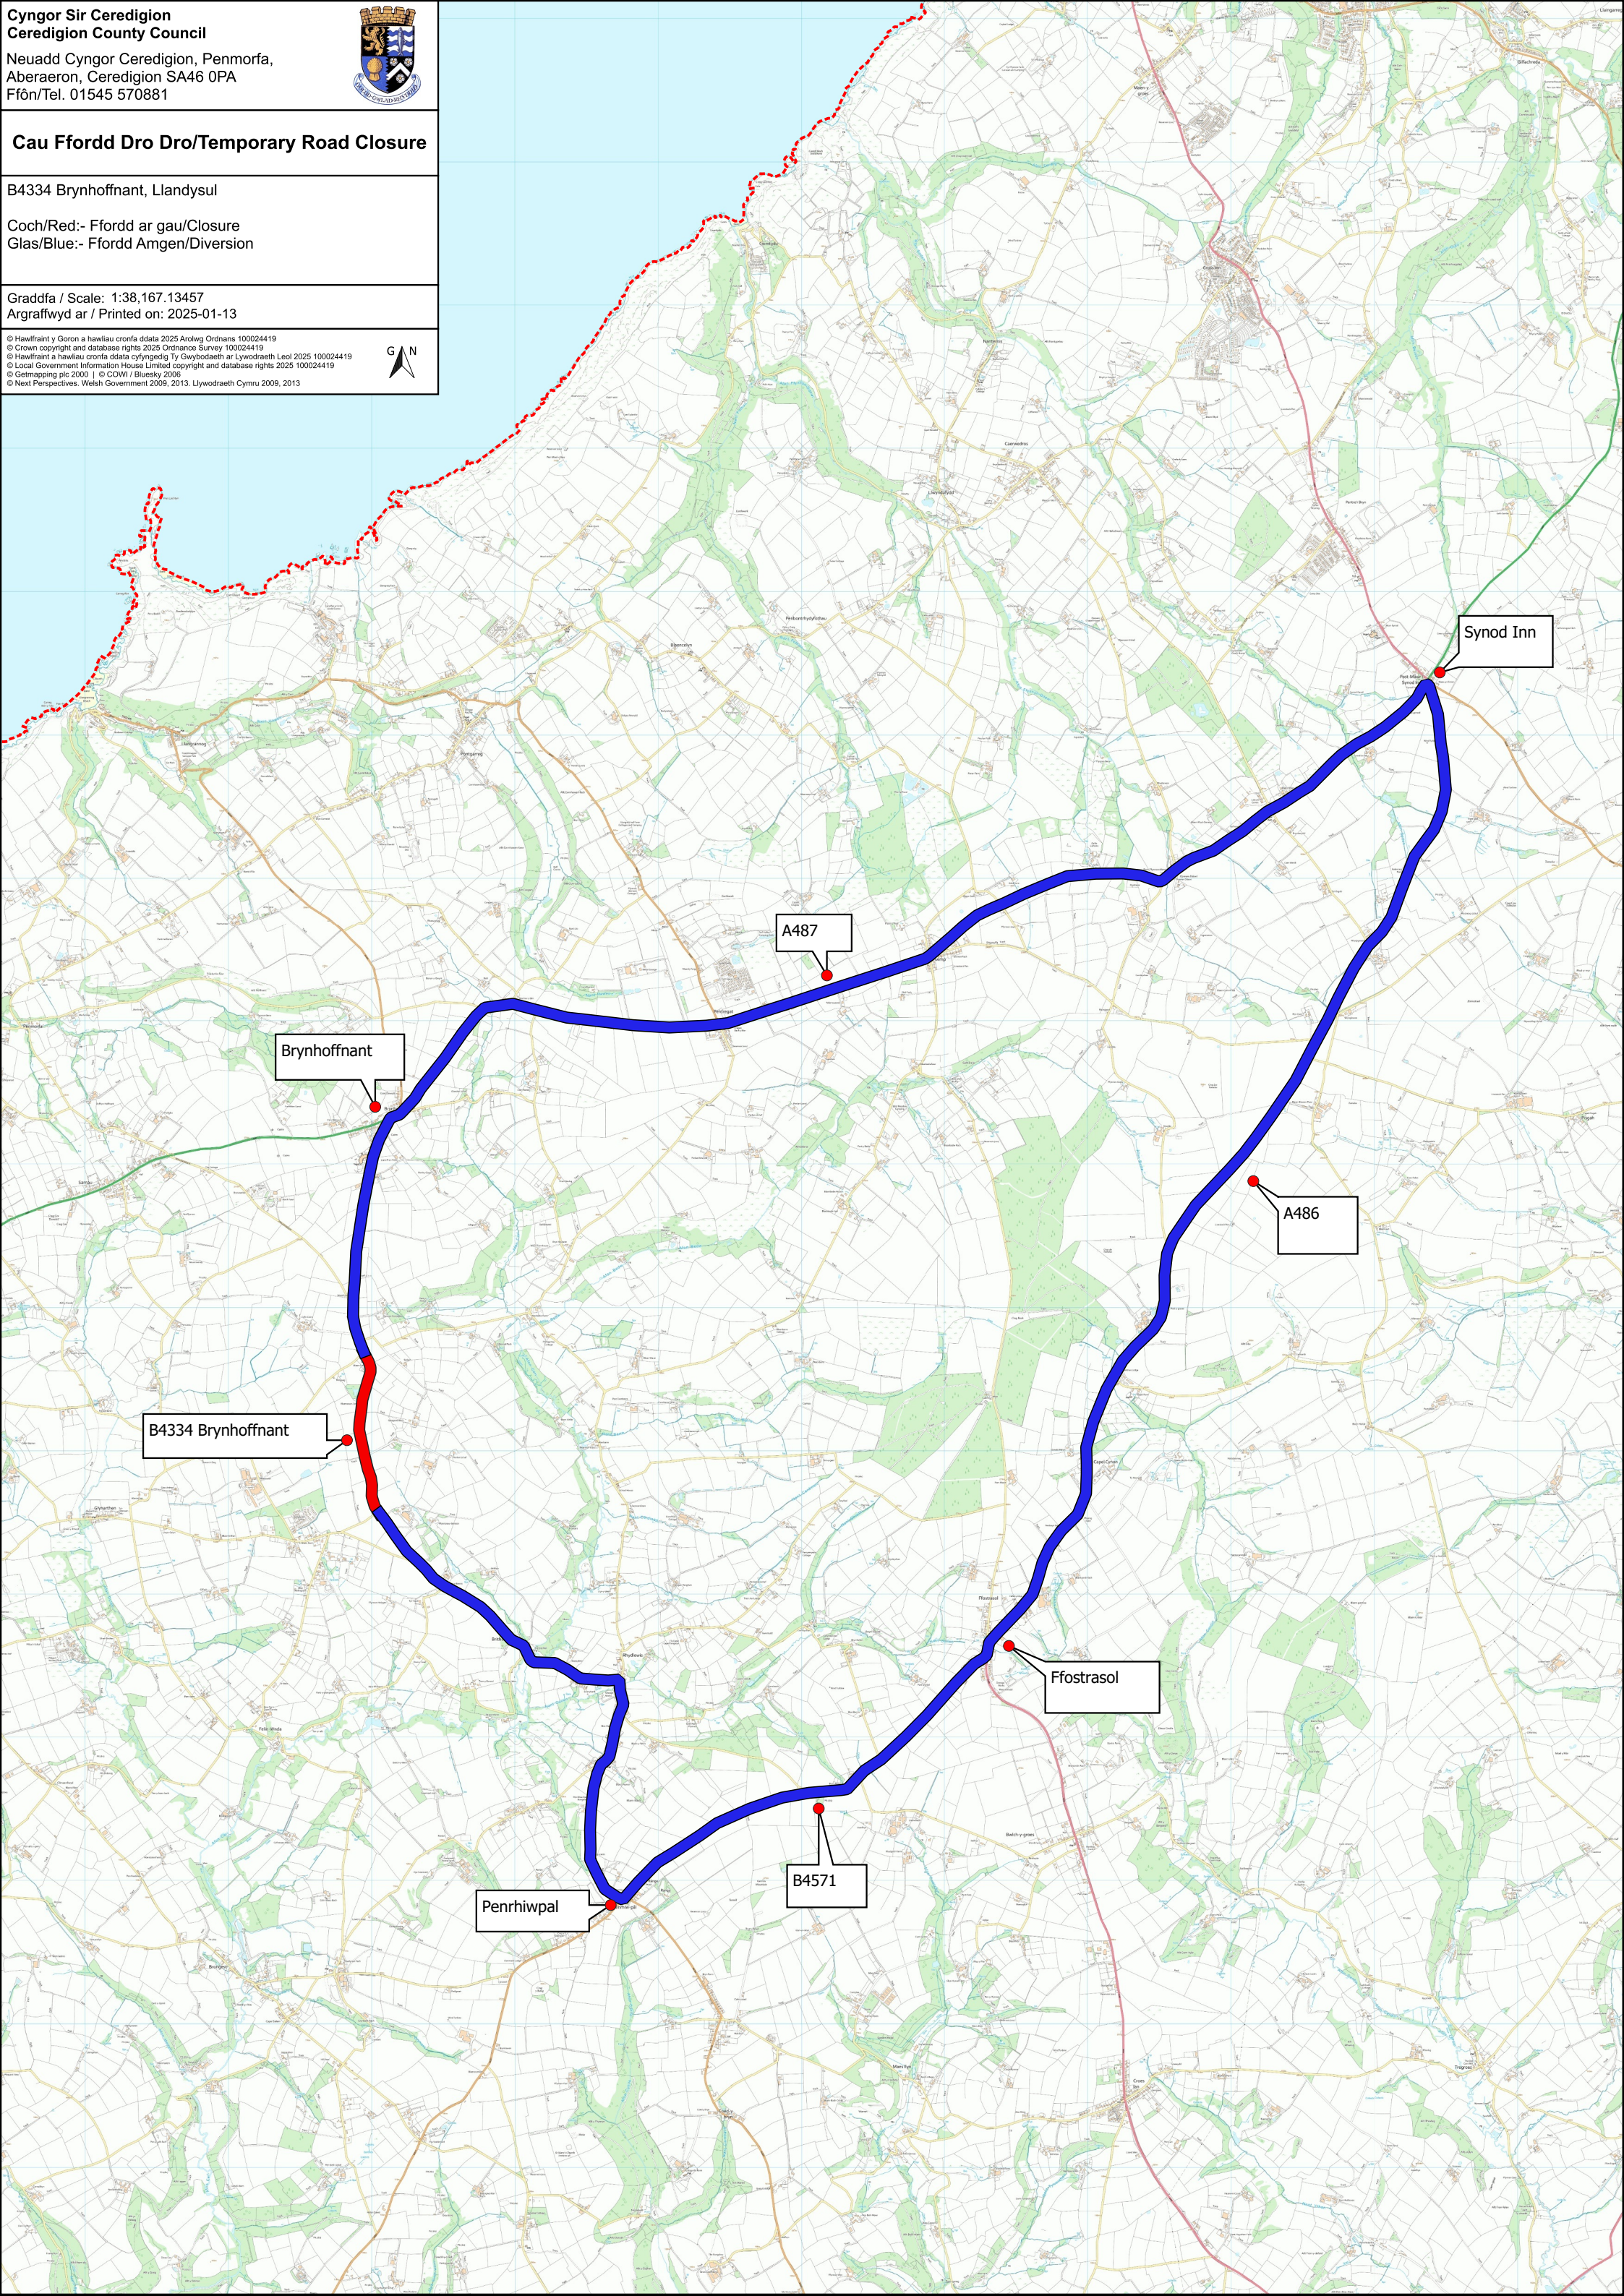

Cau Ffordd Dro Dro/Temporary Road Closure

B4334 Brynhoffnant, Llandysul
Coch/Red:- Ffordd ar gau/Closure
Glas/Blue:- Ffordd Amgen/Diversion

Graddfa / Scale: 1:38,167.13457
Argraffwyd ar / Printed on: 2025-01-13

Synod Inn

A487

Brynhoffnant

A486

B4334 Brynhoffnant

Ffostrasol

Penrhiwpal

B4571