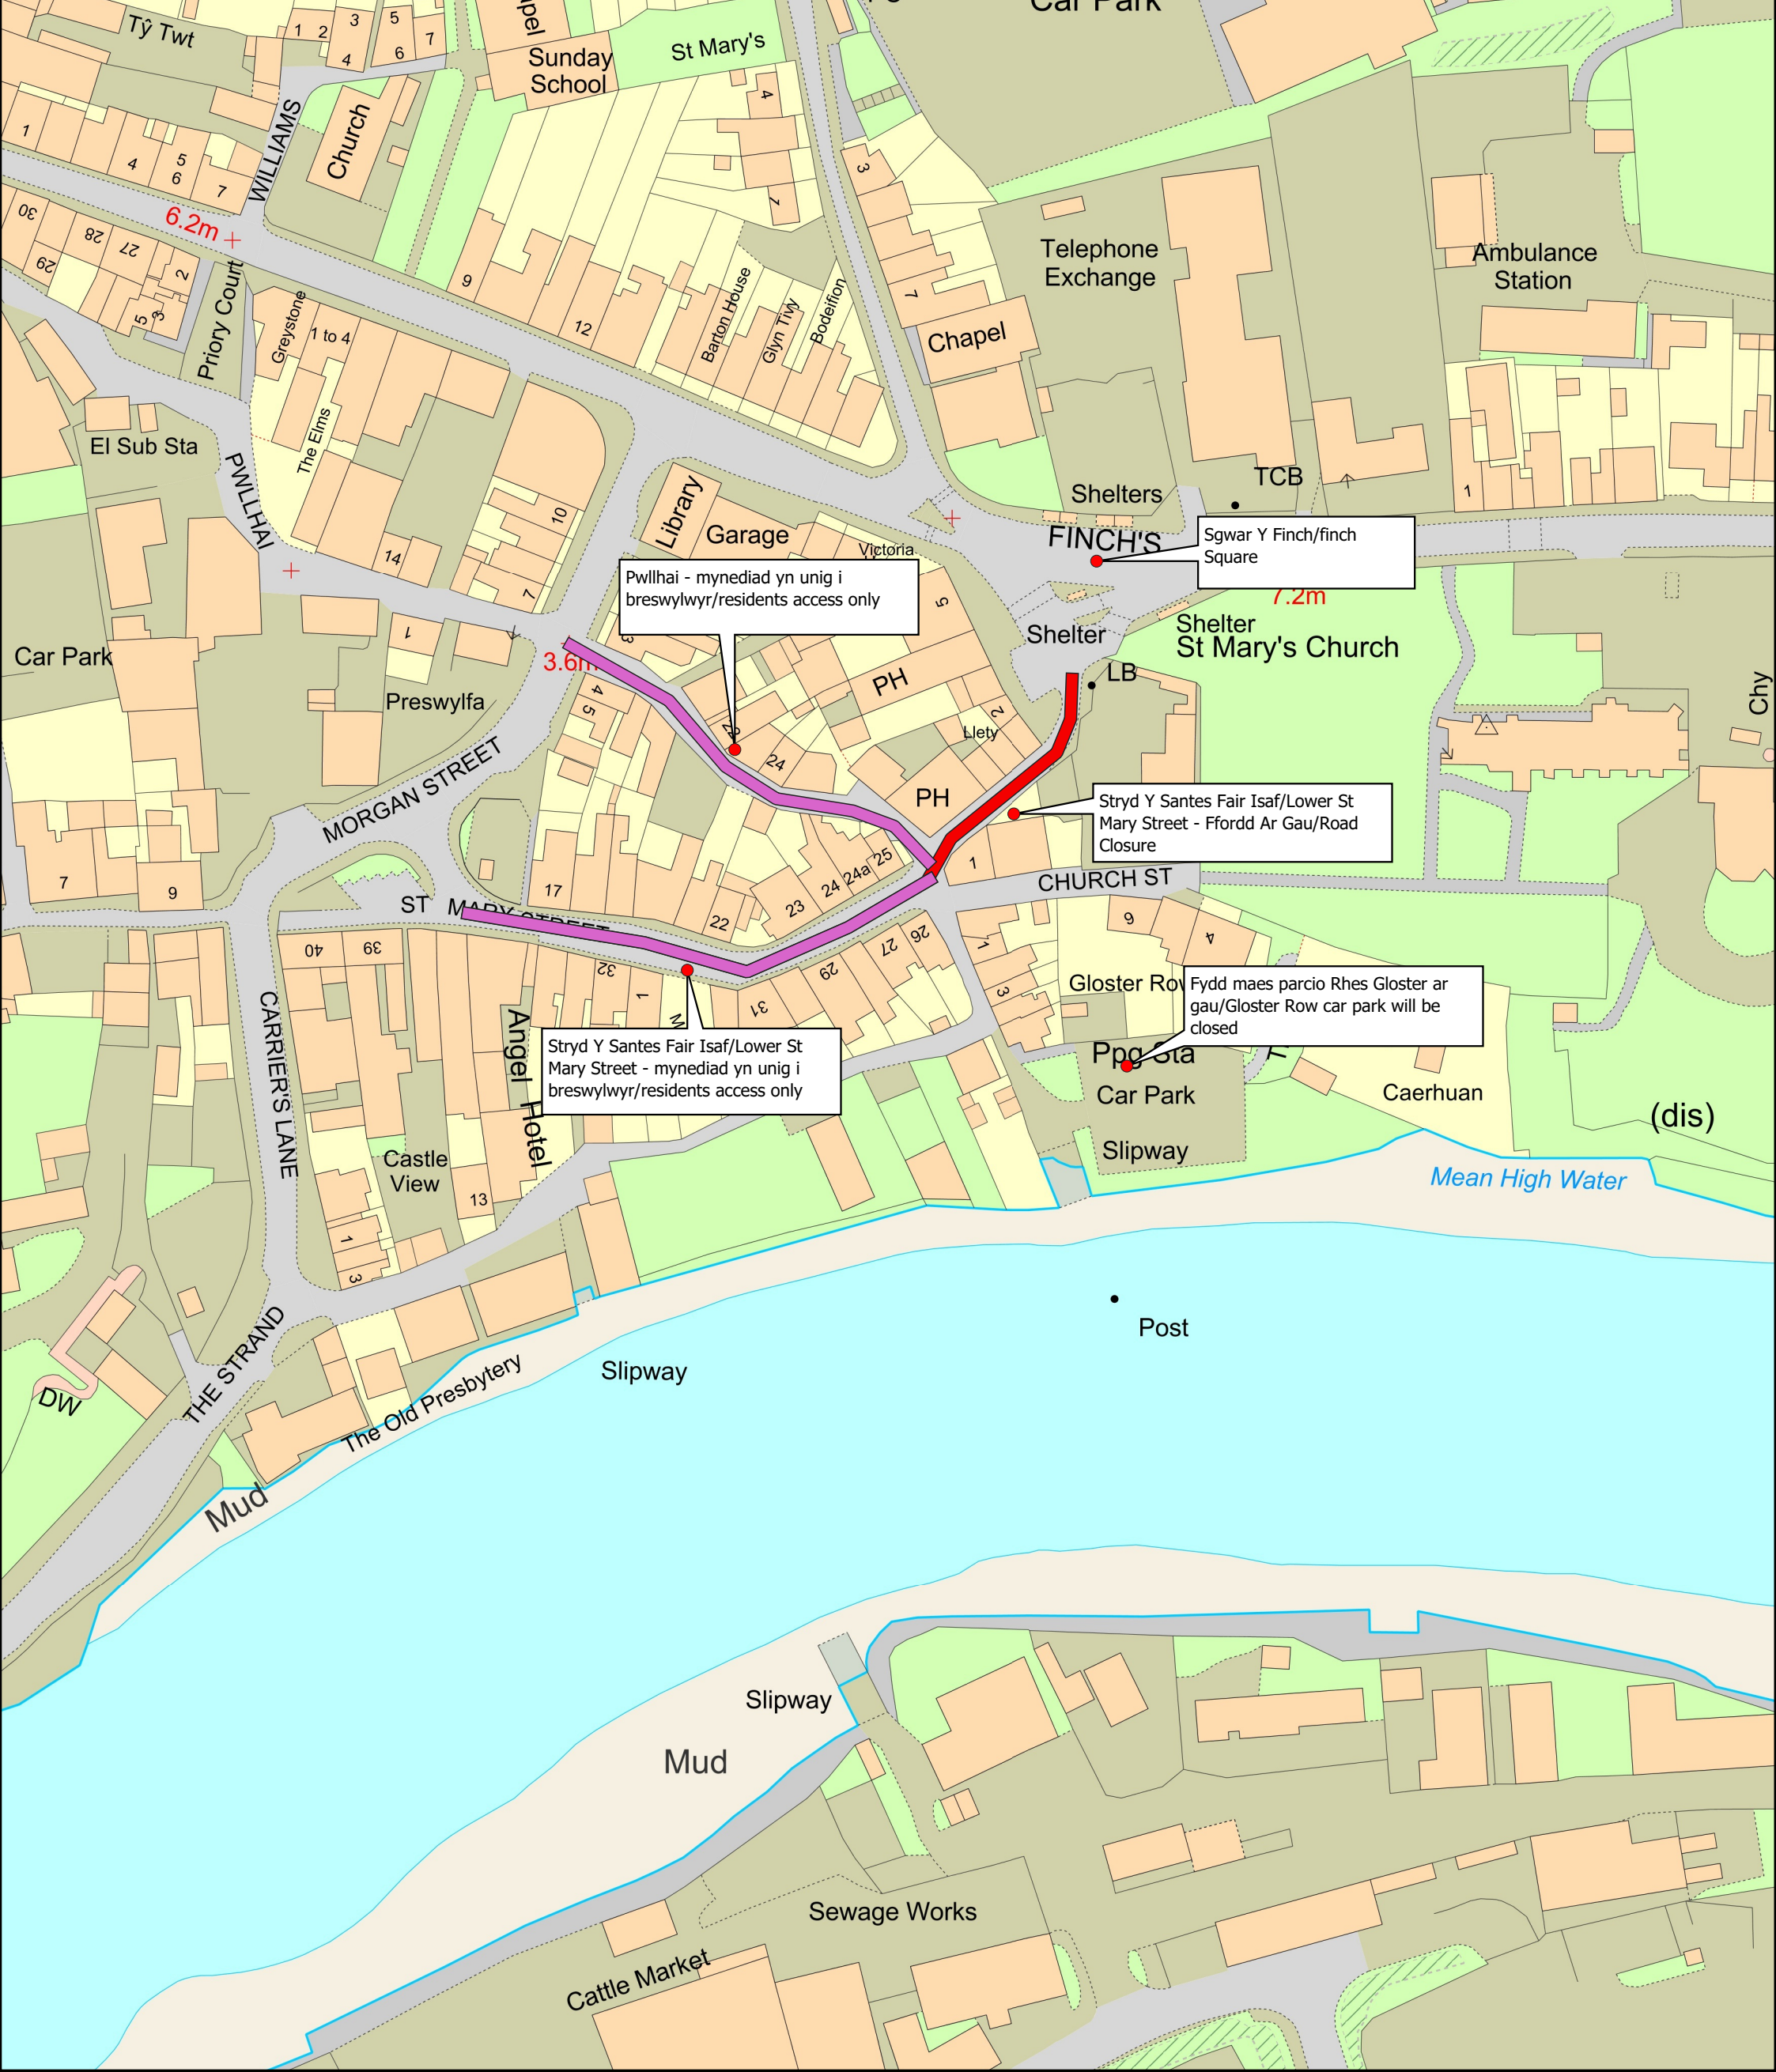

Teitl/Title: Stryd Y Santes Fair Isaf/Lower St Mary Street - Aberteifi/Cardigan - Ffordd Ar Gau/Road Closure

Allwedd / Map Key:
COCH/RED: Ffordd Ar Gau/Road Closure
PINC/PINK: Mynediad Yn Unig/Access Only

Graddfa / Scale: 1:1,143.359229
Argraffwyd ar / Printed on: 2024-11-15

Pwllhai - mynediad yn unig i breswylwyr/residents access only

Sgwar Y Finch/finch Square

Stryd Y Santes Fair Isaf/Lower St Mary Street - Ffordd Ar Gau/Road Closure

Fydd maes parcio Rhes Gloster ar gau/Gloster Row car park will be closed

Stryd Y Santes Fair Isaf/Lower St Mary Street - mynediad yn unig i breswylwyr/residents access only