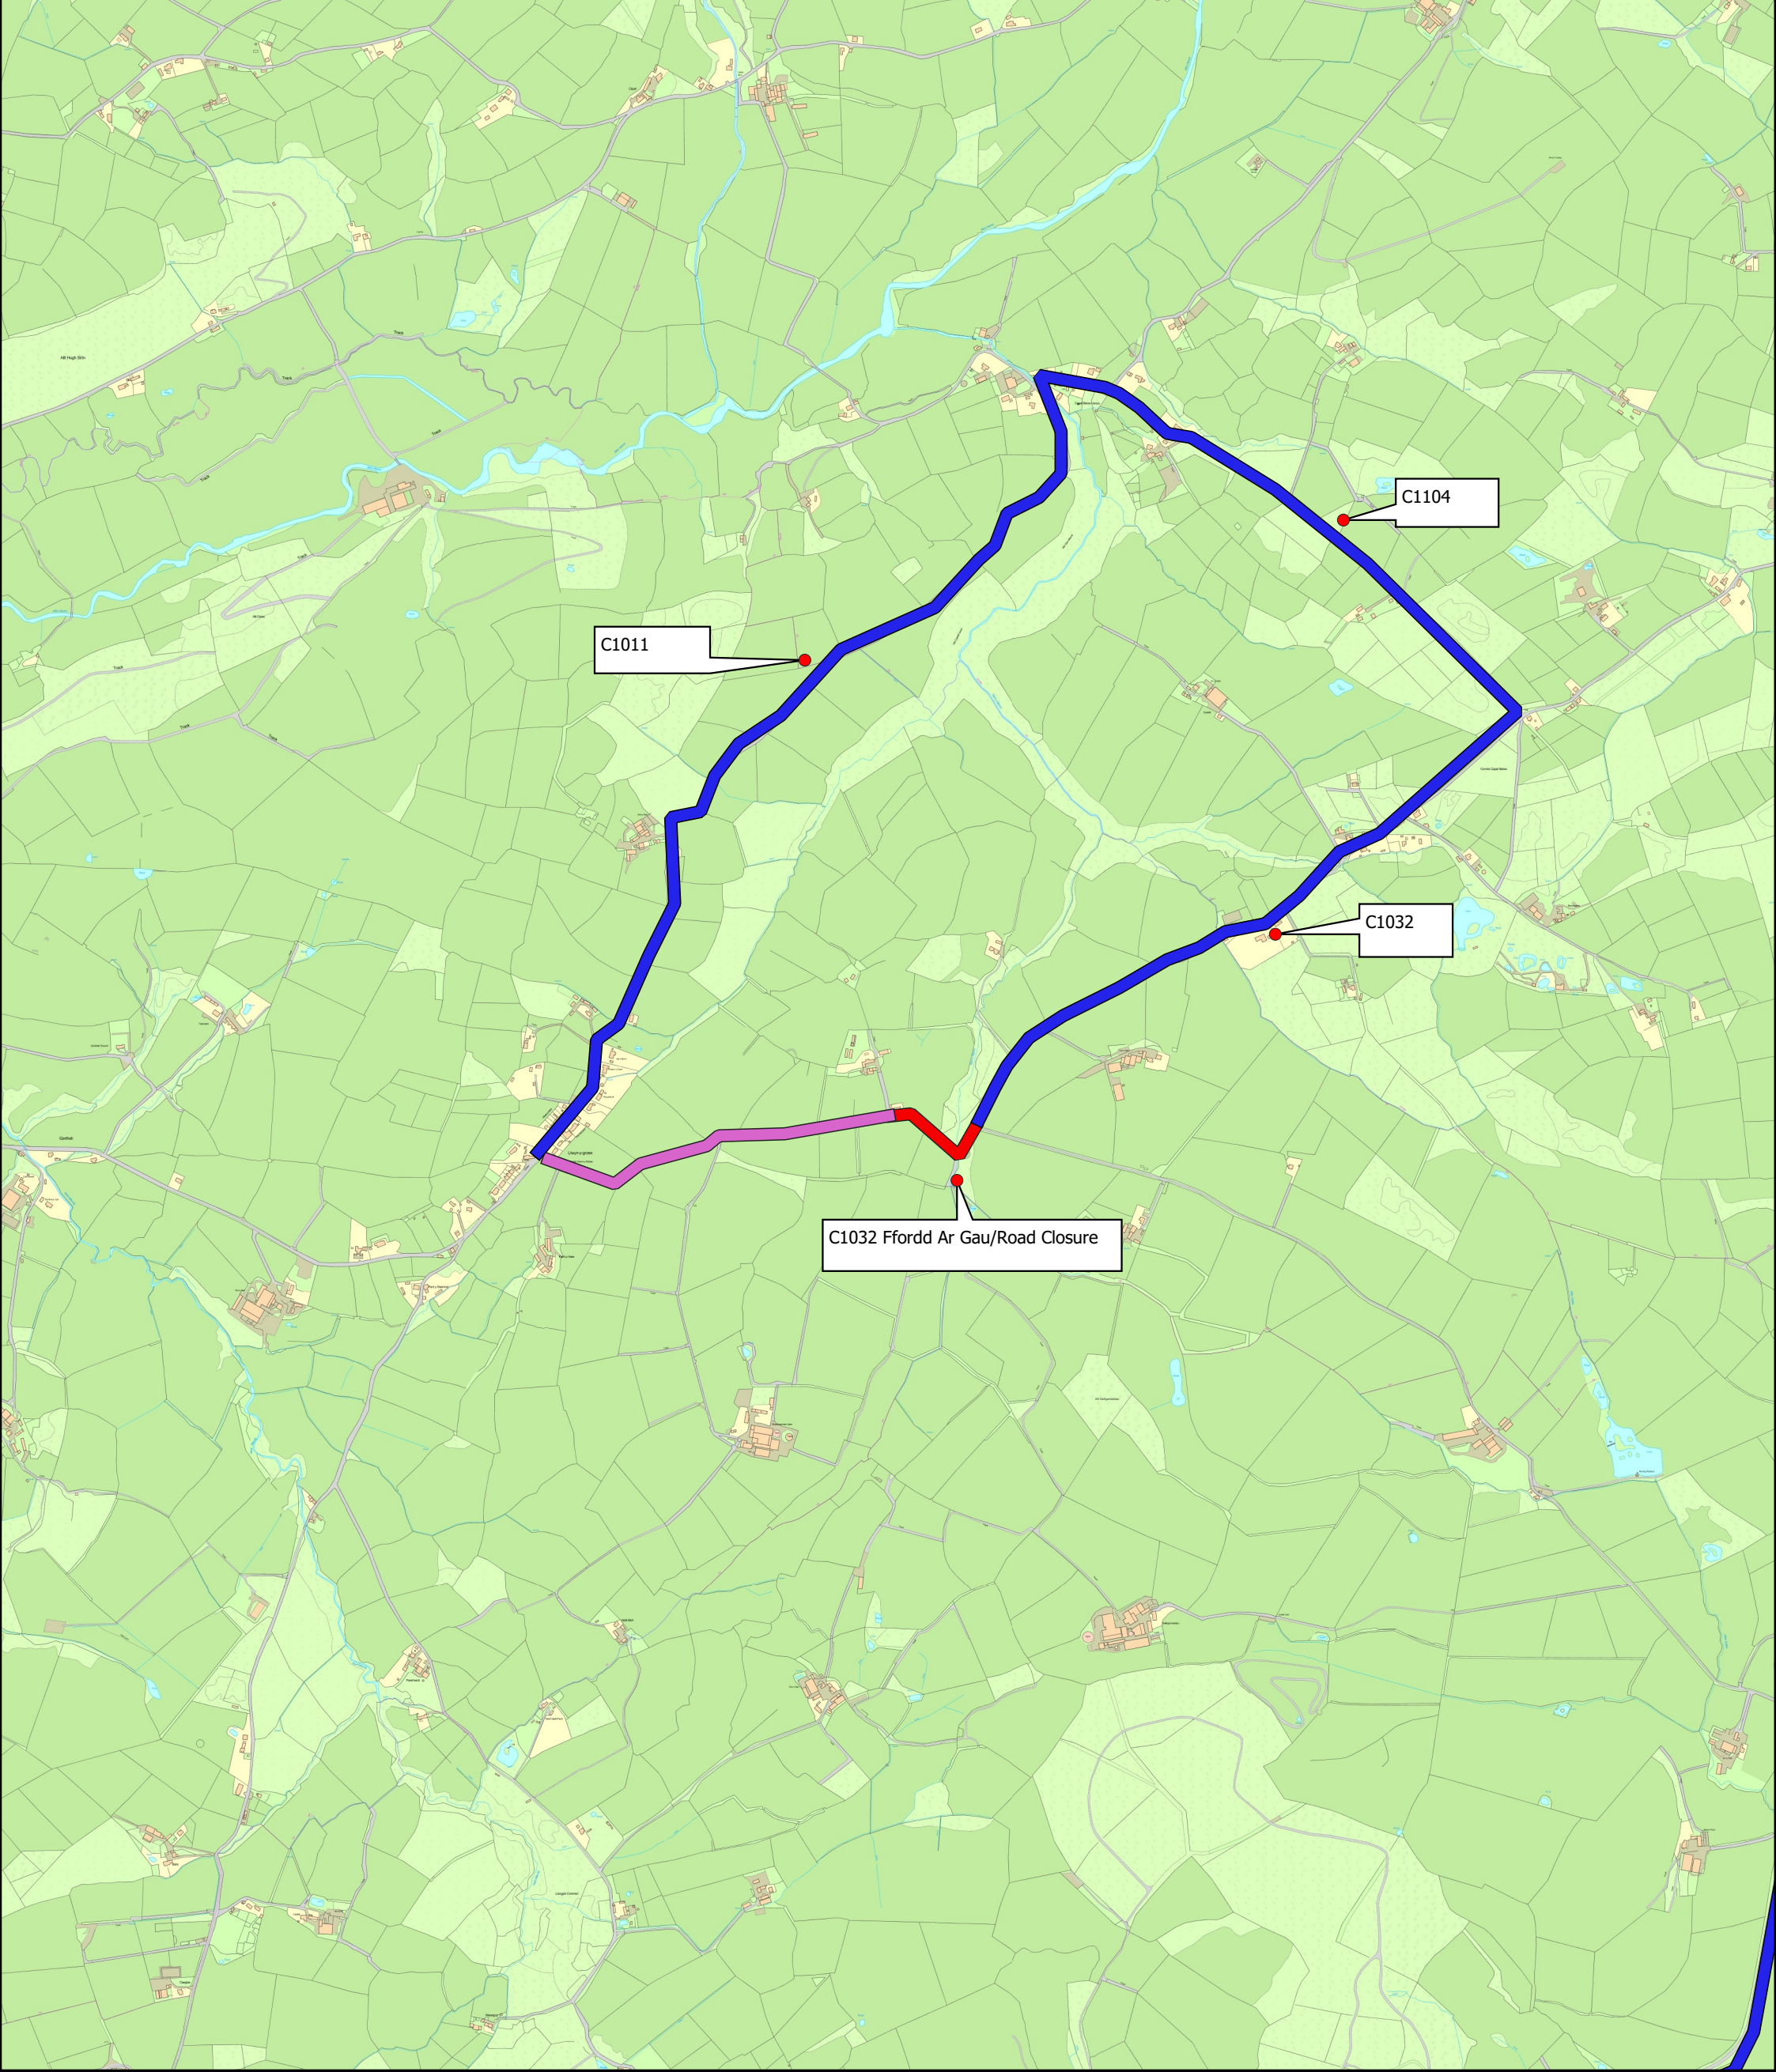

**Teitl/Title: C1032 Llwynygroes, Tregaron -
Ffordd Ar Gau/Road Closure**

Allwedd / Map Key:
COCH/RED: Ffordd Ar Gau/Road Closure
PINC/PINK: Mynediad yn unig/Access only
GLAS/BLUE: Llwybr amgen/Alternative Route

Graddfa / Scale: 1:13,486.708578
Argraffwyd ar / Printed on: 2024-10-24

C1011

C1104

C1302

C1032 Ffordd Ar Gau/Road Closure