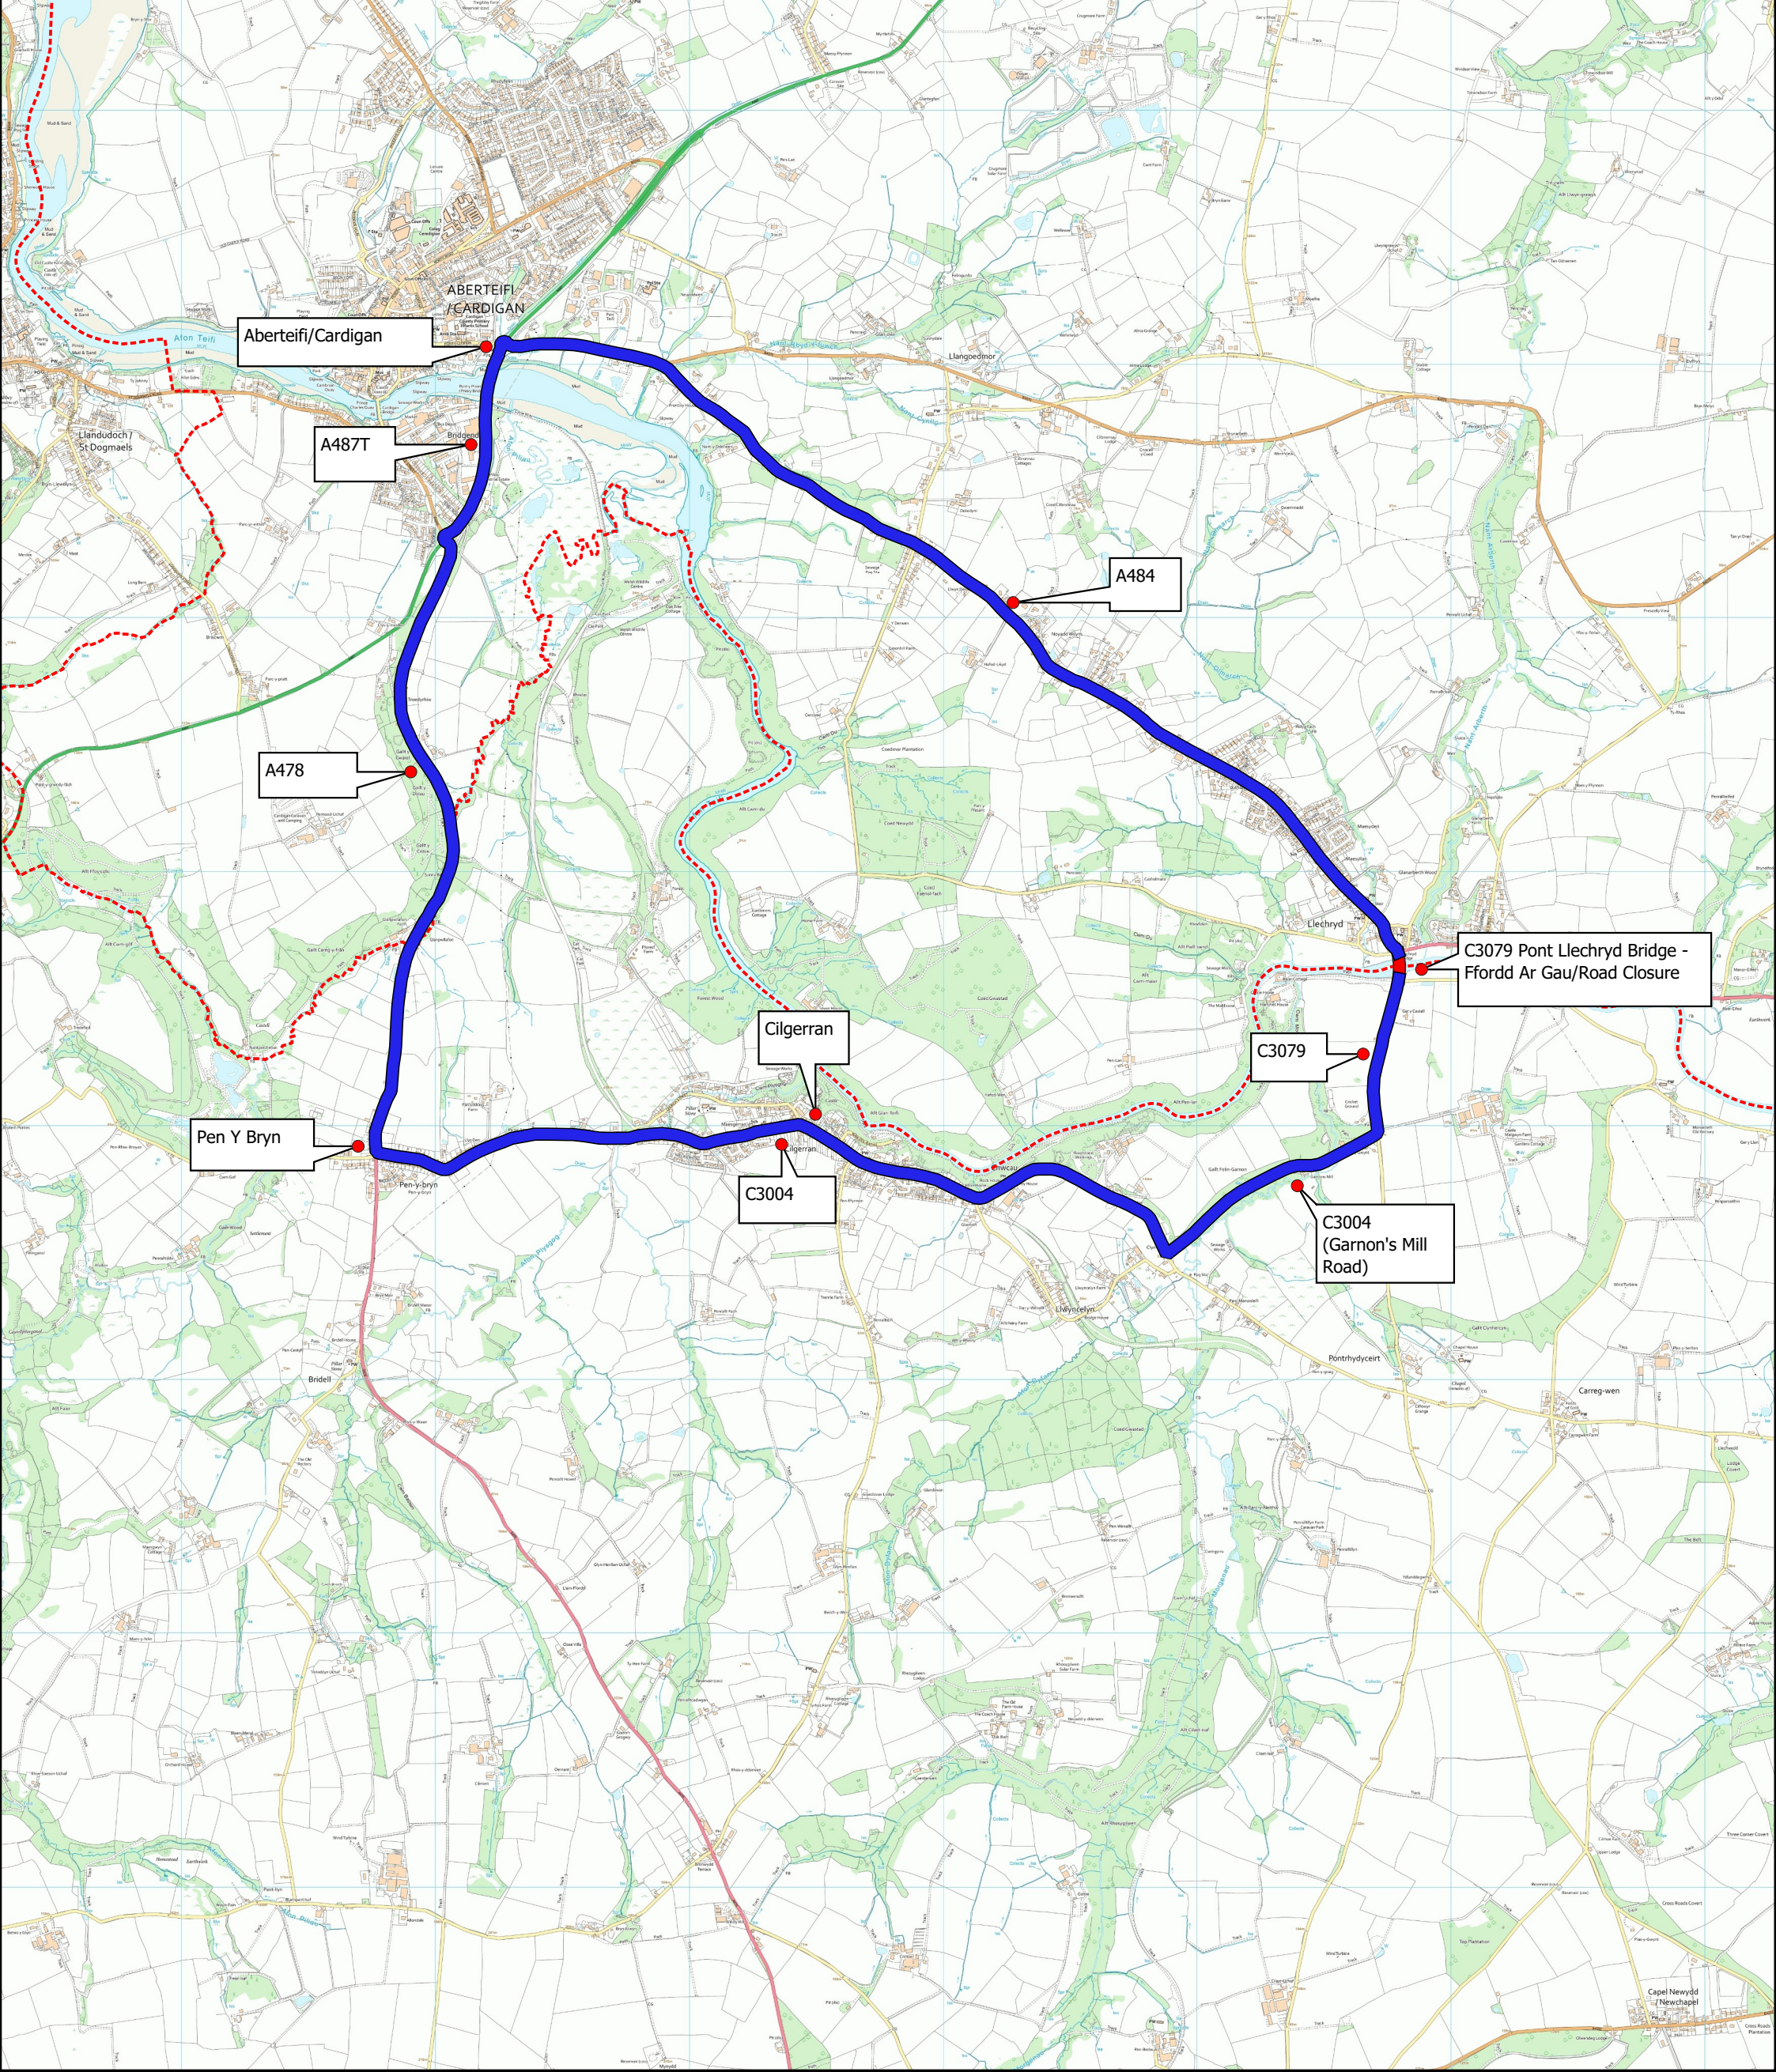

**Teitl/Title: C3079 Llechryd, Aberteifi/Cardigan
- Ffordd Ar Gau/Road Closure**

Allwedd / Map Key:
COCH/RED: Ffordd Ar Gau
GLAS/BLUE: Llwybr Amgen/Alternative Route

Graddfa / Scale: 1:23,545.815267
Argraffwyd ar / Printed on: 2024-12-05

Aberteifi/Cardigan

A487T

A478

Pen Y Bryn

Cilgerran

C3004

A484

C3079

C3004
(Garnon's Mill
Road)

C3079 Pont Llechryd Bridge -
Ffordd Ar Gau/Road Closure