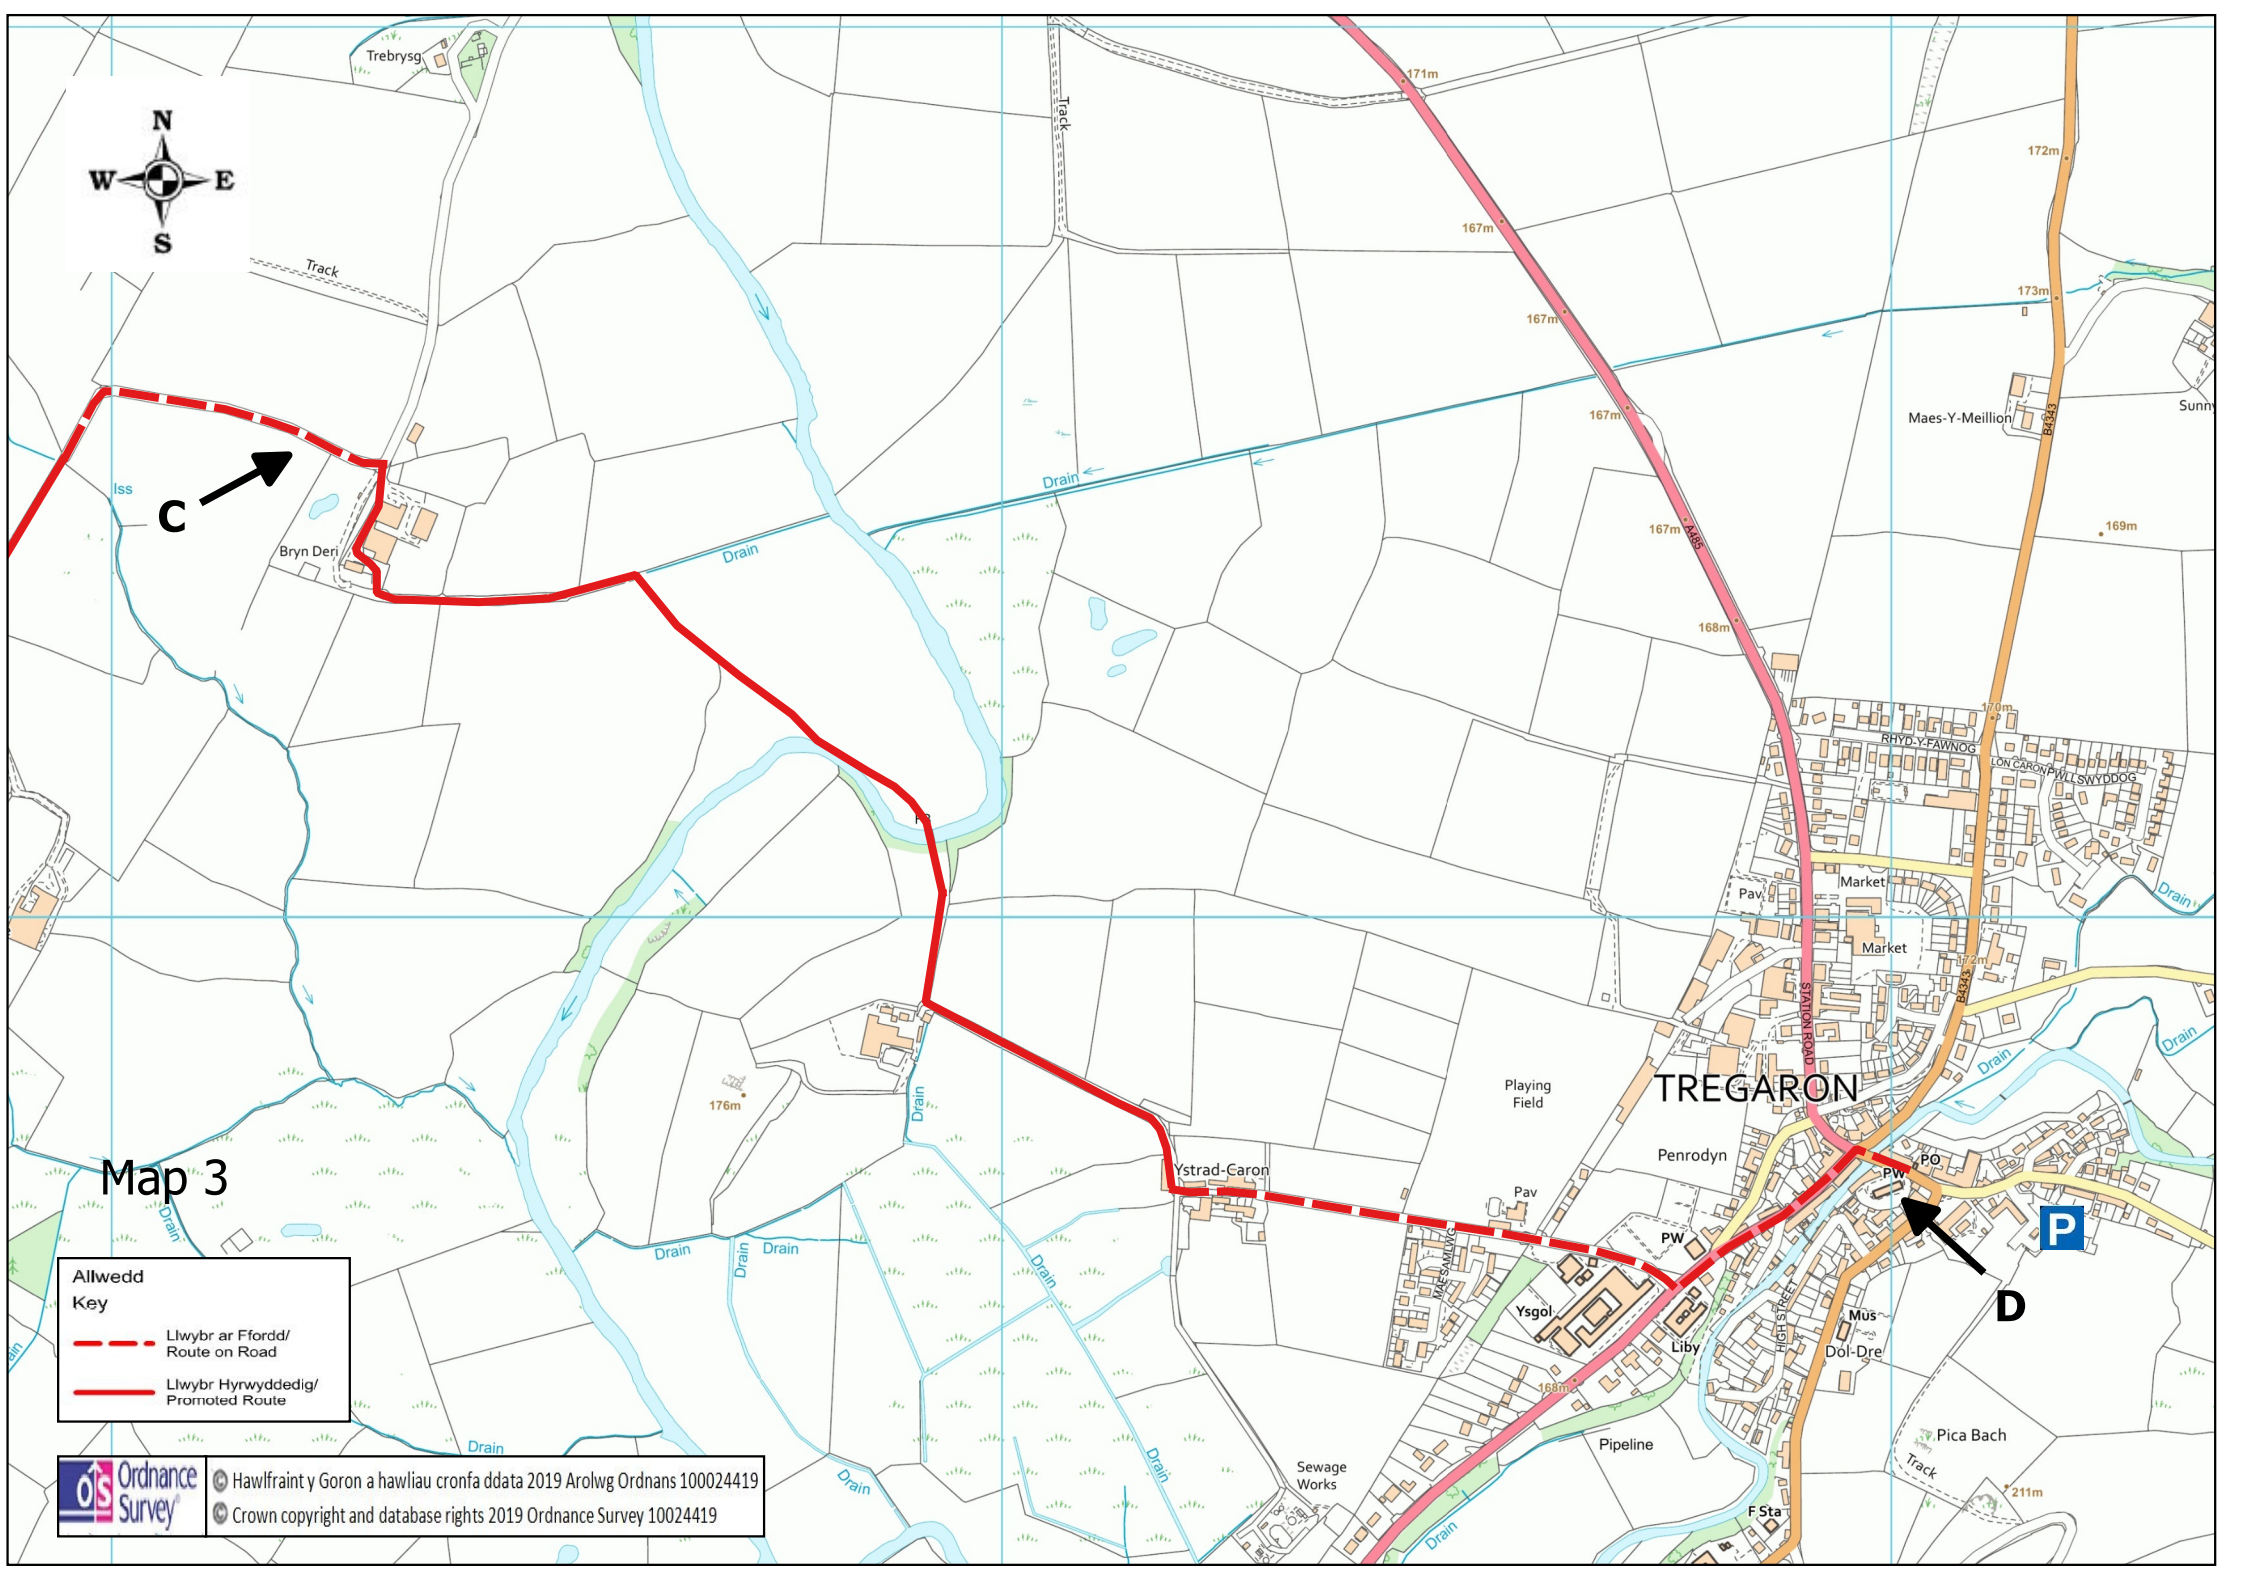

Map 1

Allwedd Key

- Llwybr ar Ffordd/ Route on Road
- Llwybr Hyrwyddedig/ Promoted Route

© Hawffrains y Goron a hawliau cronfa ddata 2019 Arolwg Ordans 100024419
© Crown copyright and database rights 2019 Ordnance Survey 10024419

Map 2

Allwedd Key

-  Llwyr ar Ffordd/
Route on Road
-  Llwyr Hyrwyddedig/
Promoted Route

Map 3

Allwedd Key

-  Llwybr ar Ffordd/
Route on Road
-  Llwybr Hynwyddedig/
Promoted Route

Llangeitho i Tregaron/Llangeitho to Tregaron

Dechrau: Llangeitho / Tregaron

Start: Llangeitho / Tregaron

Addas ar gyfer: Cerddwyr

Suitable for: Walkers

Arwyneb: Ffordd, Trac, Porfa
Dodrefn: 28 gât, 2 sticil, 1 bont,
10 step

Surface: Road, Track, Grass
Furniture: 28 gates, 2 stiles, 1 bridge,
10 steps

Pellter: 9 km / 5.5 milltir

Distance: 9 km / 5.5 miles

Parcio: Pentref Llangeitho
Canol y Dre Tregaron

Parking: Village of Llangeitho
Town Centre Tregaron

Cyfleusterau: Siop, Toiledau, Caffi,
Tafarnau, Garej