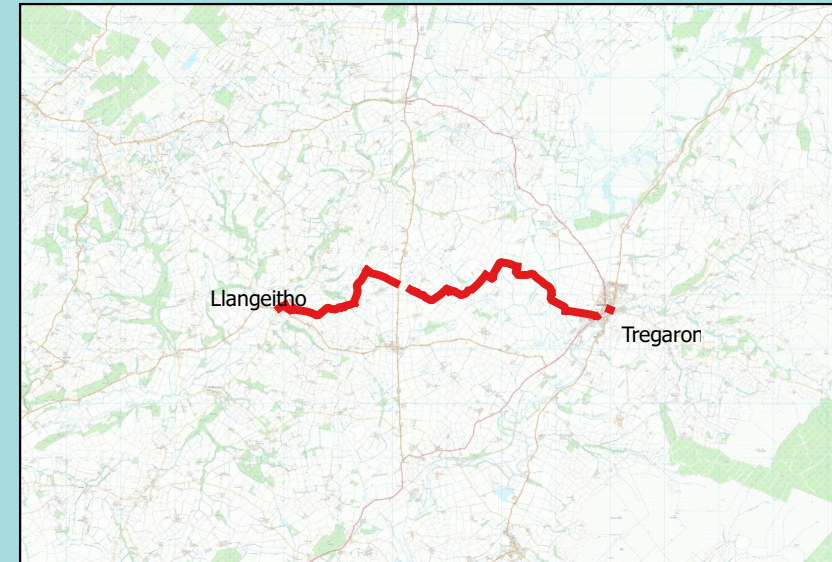

Llangeitho i Tregaron/Llangeitho to Tregaron

Dechrau: Llangeitho / Tregaron

Start: Llangeitho / Tregaron

Addas ar gyfer: Cerddwyr

Suitable for: Walkers

Arwyneb: Ffordd, Trac, Porfa
Dodrefn: 28 gât, 2 sticil, 1 bont,
10 step

Surface: Road, Track, Grass
Furniture: 28 gates, 2 stiles, 1 bridge,
10 steps

Pellter: 9 km / 5.5 milltir

Distance: 9 km / 5.5 miles

Parcio: Pentref Llangeitho
Canol y Dre Tregaron

Parking: Village of Llangeitho
Town Centre Tregaron

Cyfleusterau: Siop, Toiledau, Caffi,
Tafarnau, Garej

Amenities: Shops, Toilets, Cafes,
Pubs, Garage

Mapiau: OS Explorer 199
OS Landranger 146

Maps: OS Explorer 199
OS Landranger 146