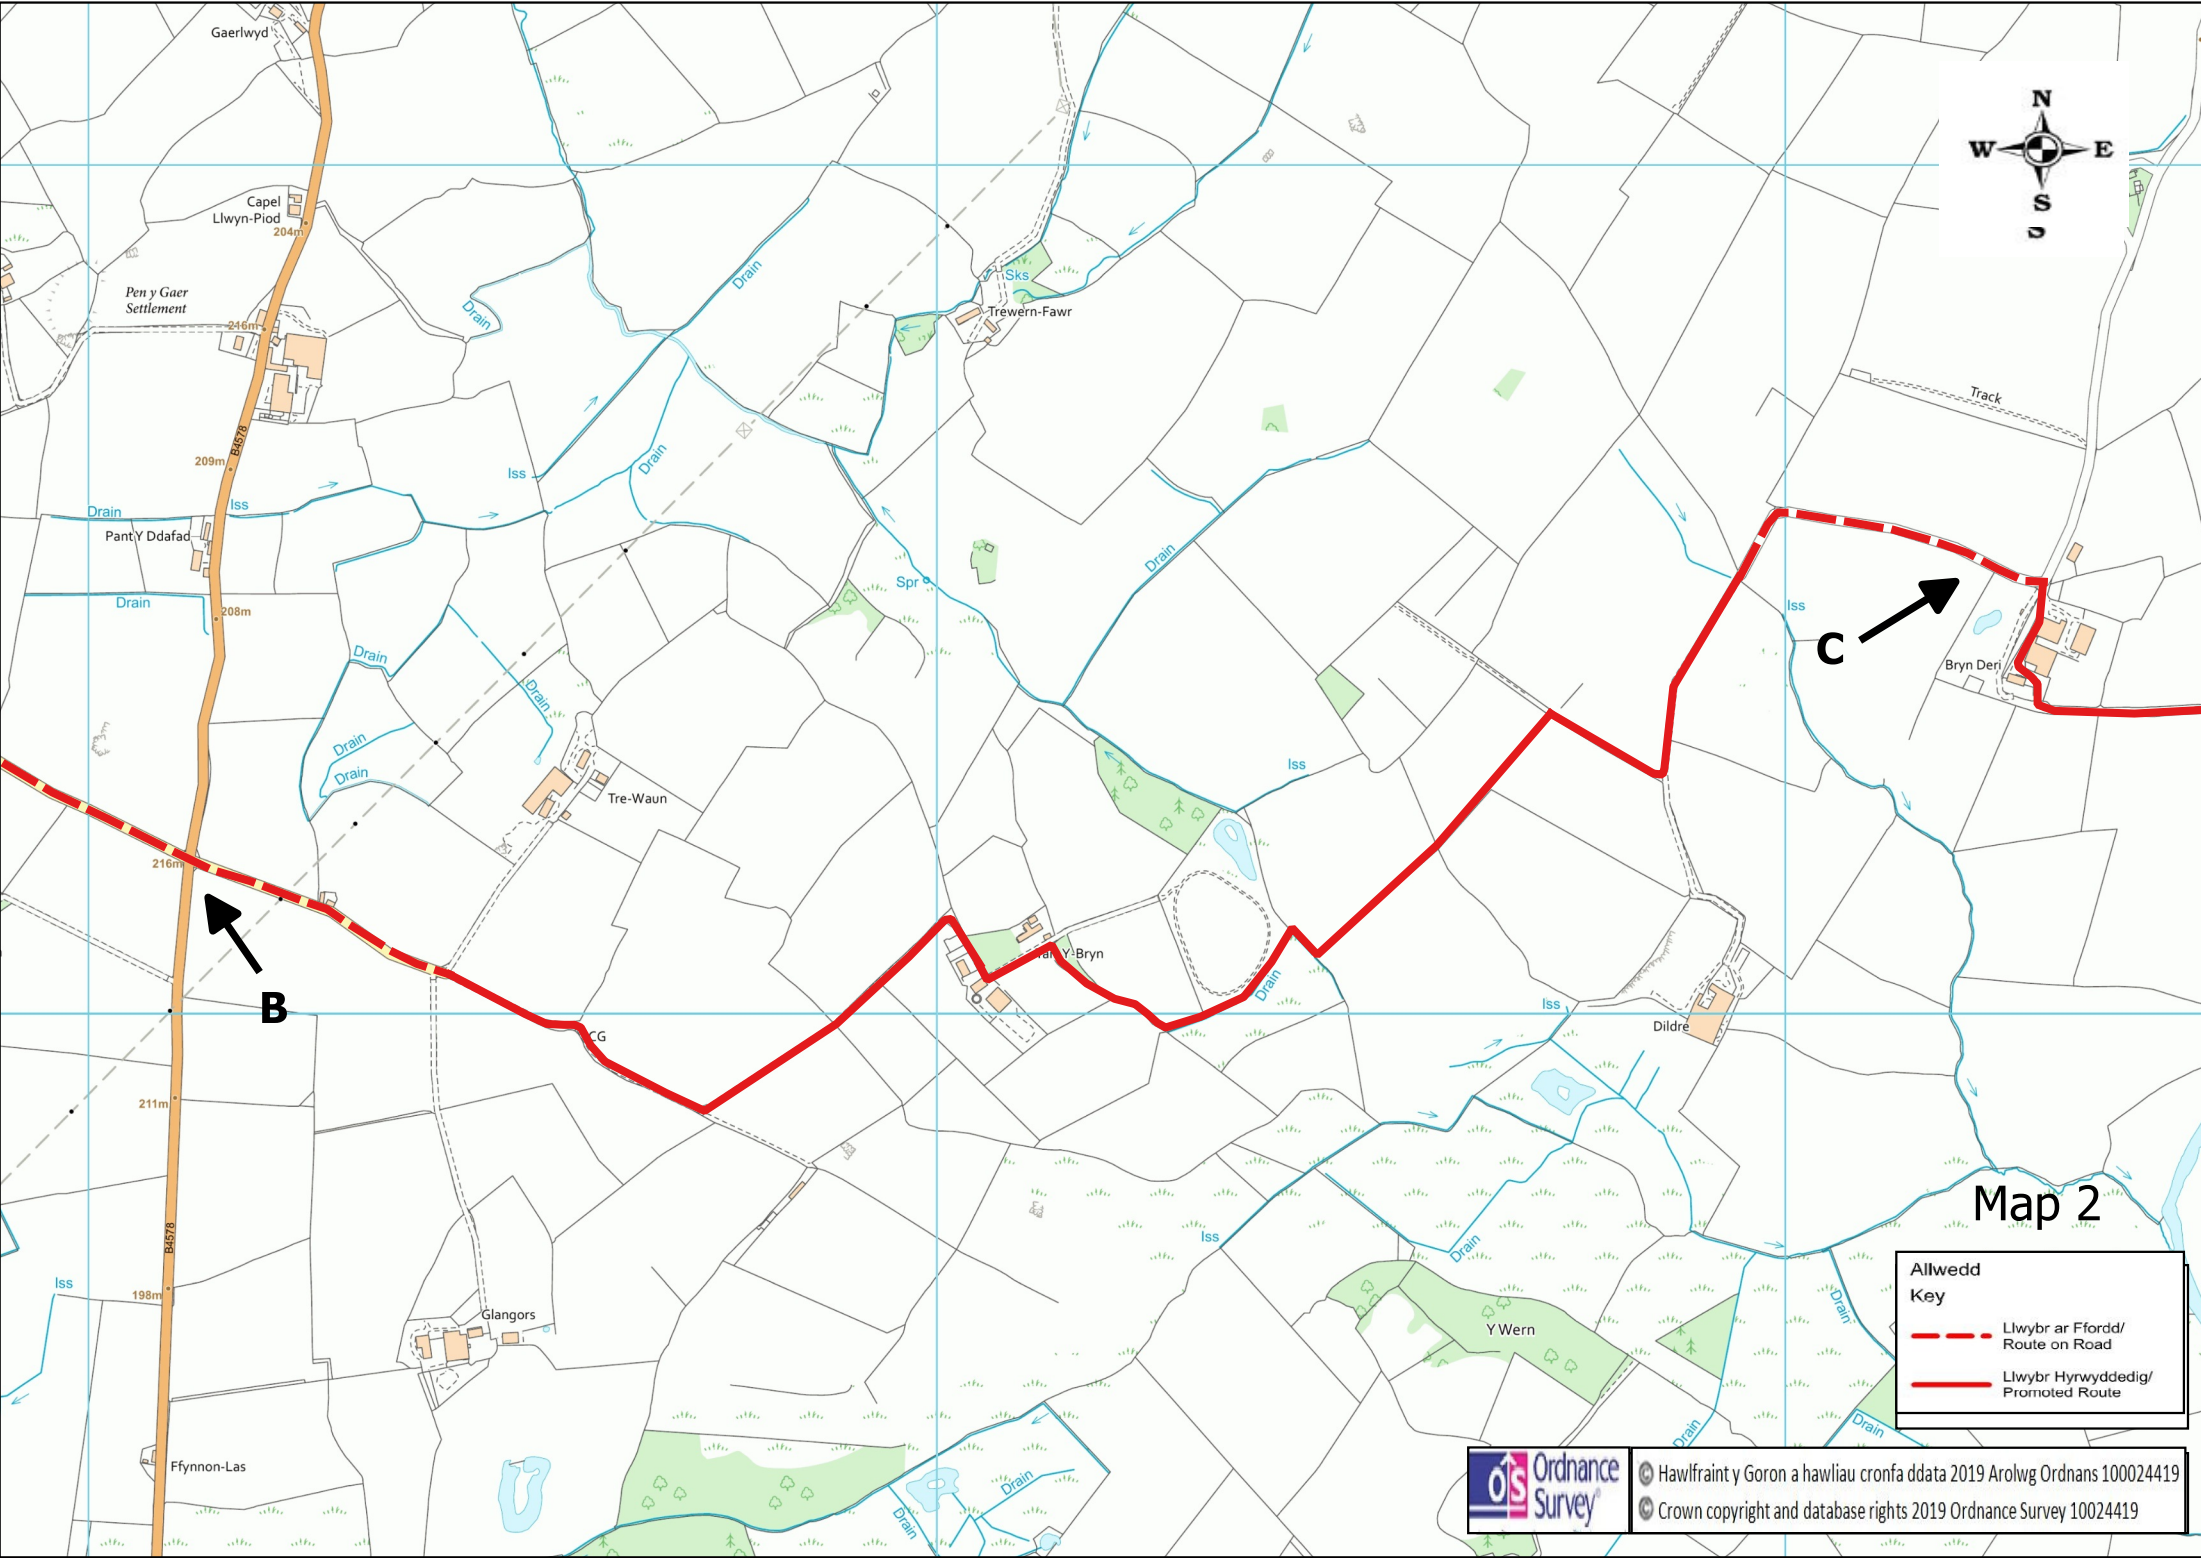

Map 1

Allwedd Key

- Llwybr ar Ffordd/ Route on Road
- Llwybr Hyrwyddedig/ Promoted Route

© Hawffrains y Goron a hawliau cronfa ddata 2019 Arolwg Ordans 100024419
© Crown copyright and database rights 2019 Ordnance Survey 10024419

Map 2

Allwedd Key

-  Llwyr ar Ffordd/
Route on Road
-  Llwyr Hyrwyddedig/
Promoted Route

Map 3

Allwedd Key

-  Llwybr ar Ffordd/
Route on Road
-  Llwybr Hynwyddedig/
Promoted Route

Llangeitho i Tregaron/Llangeitho to Tregaron

Dechrau: Llangeitho / Tregaron

Start: Llangeitho / Tregaron

Addas ar gyfer: Cerddwyr

Suitable for: Walkers

Arwyneb: Ffordd, Trac, Porfa
Dodrefn: 28 gât, 2 sticil, 1 bont,
10 step

Surface: Road, Track, Grass
Furniture: 28 gates, 2 stiles, 1 bridge,
10 steps

Pellter: 9 km / 5.5 milltir

Distance: 9 km / 5.5 miles

Parcio: Pentref Llangeitho
Canol y Dre Tregaron

Parking: Village of Llangeitho
Town Centre Tregaron

Cyfleusterau: Siop, Toiledau, Caffi,
Tafarnau, Garej