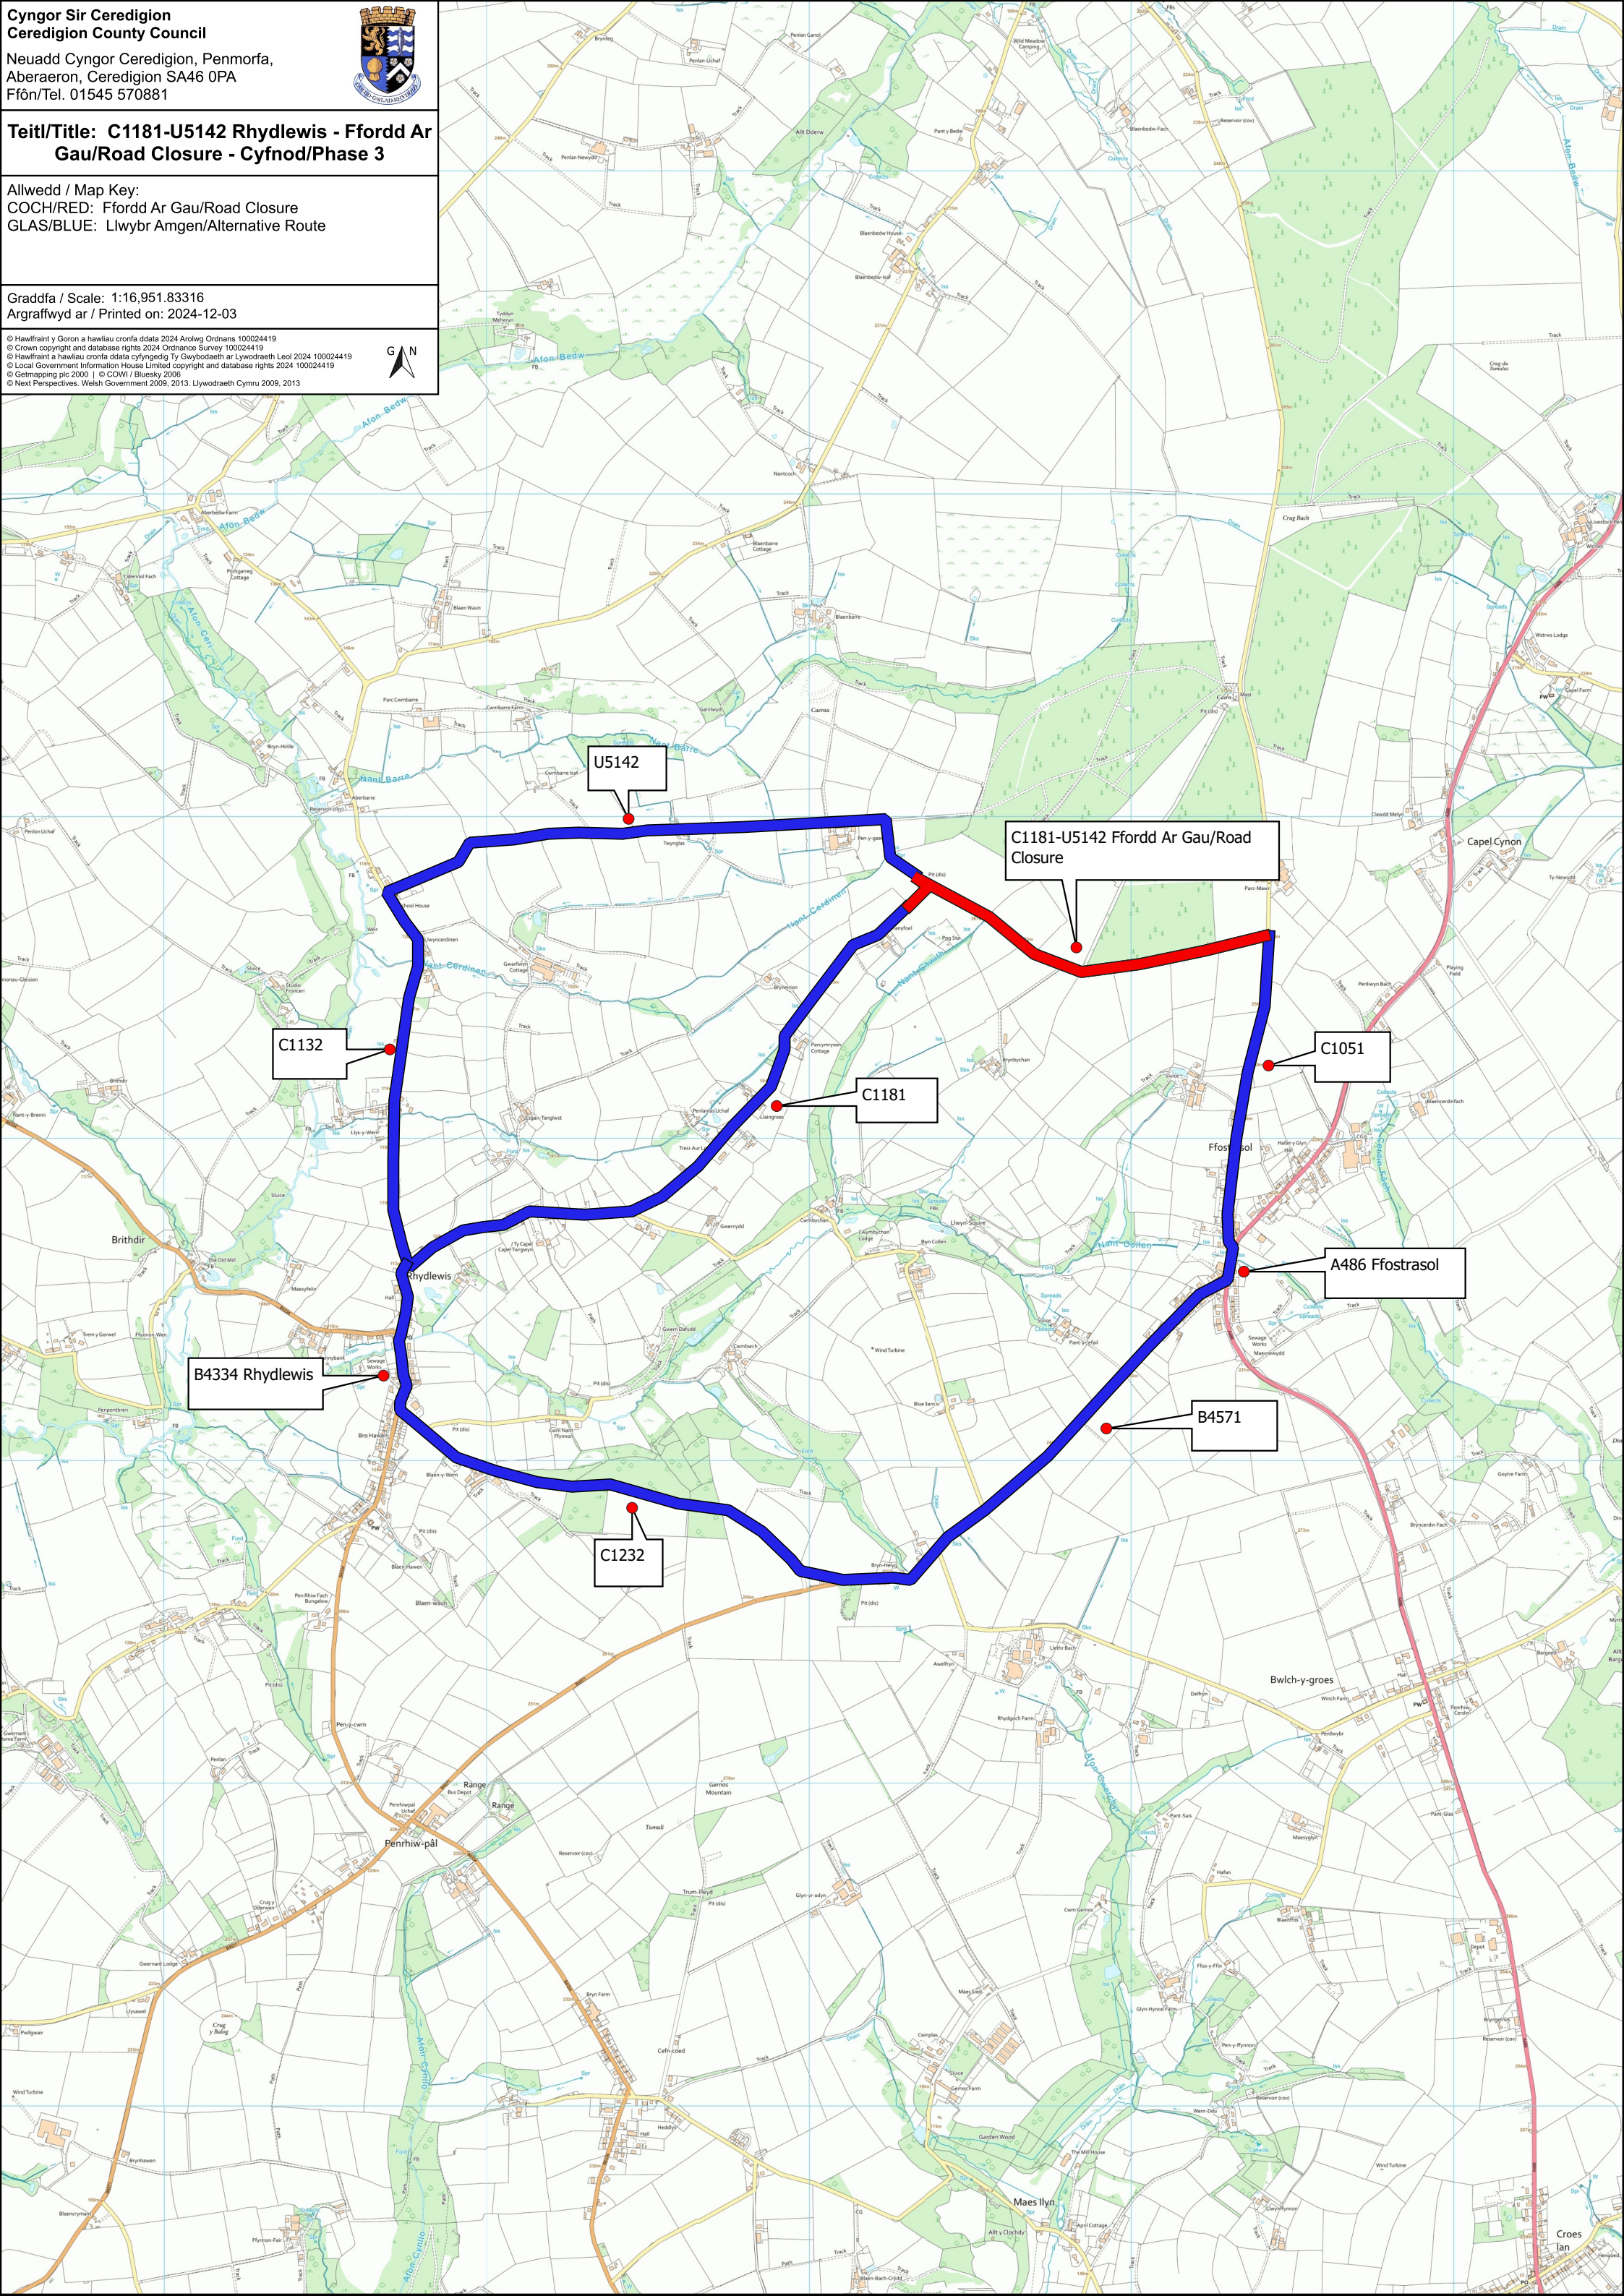

Teitl/Title: C1181-U5142 Rhyd Lewis - Ffordd Ar Gau/Road Closure - Cyfnod/Phase 3

Allwedd / Map Key:
COCH/RED: Ffordd Ar Gau/Road Closure
GLAS/BLUE: Llwybr Amgen/Alternative Route

Graddfa / Scale: 1:16,951.83316
Argraffwyd ar / Printed on: 2024-12-03

U5142

C1181-U5142 Ffordd Ar Gau/Road Closure

C1132

C1181

C1051

B4334 Rhyd Lewis

A486 Ffostrasol

B4571

C1232

Bwch-y-groes

Penrhiw-pâl

Maes Ilyn

Croeslan