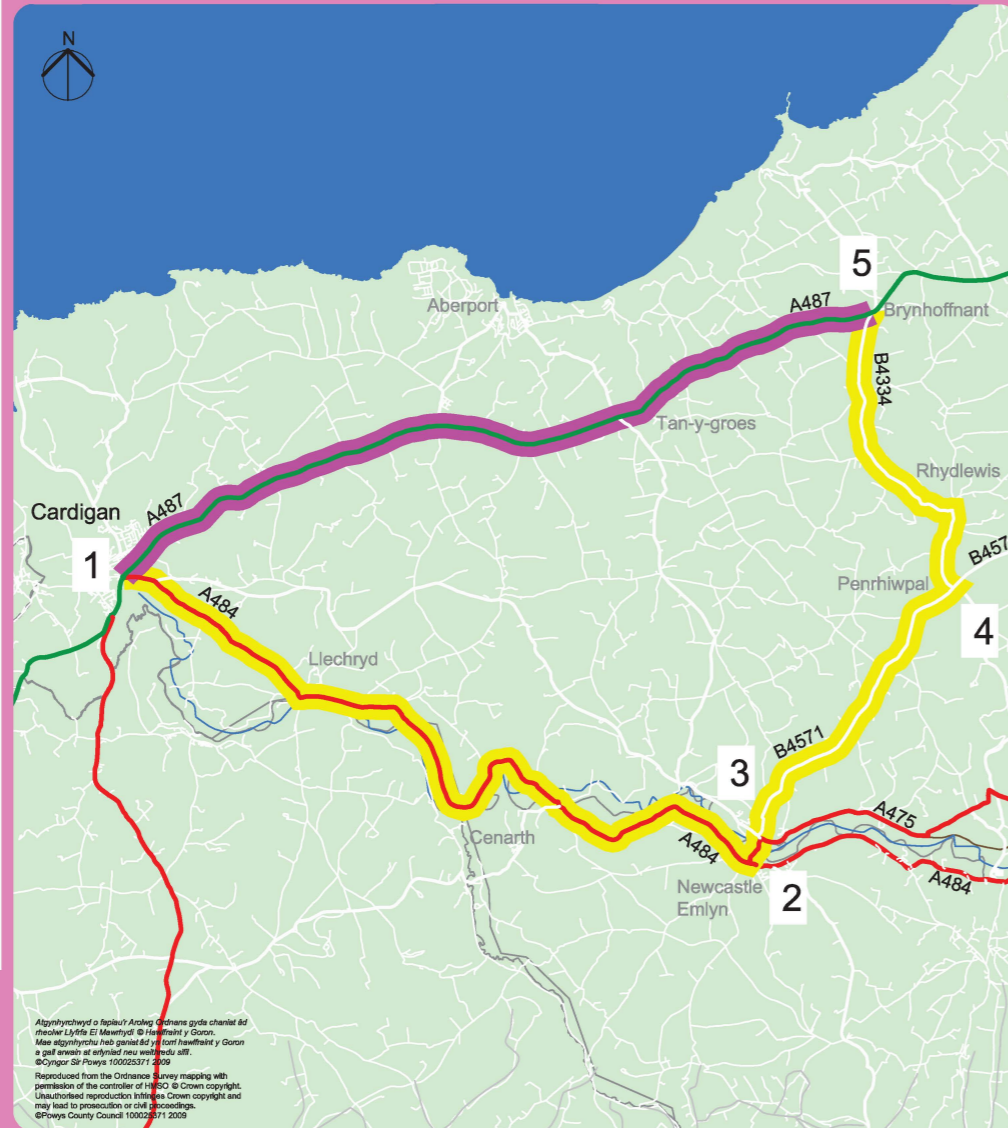

A487 - Section H Cardigan Hospital Roundabout to Brynhoffnant

A487 - H

- Primary Routes
- Other main routes
- Minor roads
- Route of railway
- Closed section of network
- Diversion Route
- Height restriction
- County Boundary

Tactical Diversion Routes

PHYSICAL IMPLEMENTATION

Location	Action
1.	Erect 'ROAD AHEAD CLOSED' sign indicating alternative route symbol to follow on Northbound A487 sliproad to roundabout. Erect 'END OF DIVERSION' sign on A484 approach to roundabout.
2.	Erect direction signs from A484 onto A475 and A475 onto A484 at junction.
3.	Erect direction signs from A475 onto B4571 and B4571 onto A475 at junction.
4.	Erect direction signs from B4571 onto B4334 and B4334 onto B4571 at junction.
5.	Erect 'ROAD AHEAD CLOSED' sign indicating alternative route symbol to follow, on Southbound A487 at tan-y-groes junction. Erect 'END OF DIVERSION' signs on B4334 approach to junction.

RISKS

- Cardigan Hospital at Hospital roundabout.
- Livestock markets located at Cardigan & Newcastle Emlyn
- Warning signs of steep hill on B4571 near Newcastle Emlyn

A487 Section H

ROUTE DESCRIPTION

Ceredigion County Council control points at Cardigan Hospital roundabout and at Brynhoffnant.

NORTHBOUND TRAFFIC

Divert onto A484 at Cardigan Hospital roundabout, then onto the A475, at Newcastle Emlyn, then B4571 then B4334 rejoining A487 at Brynhoffnant.

SOUTHBOUND TRAFFIC

Divert onto B4334 at Brynhoffnant, then the B4571, join the A475 followed by A484 at Newcastle Emlyn and rejoin the A487 at Cardigan Hospital roundabout.

CONTACTS

Mid Wales Trunk Road Agency	0845 607 6060
Ceredigion County Council	01970 617 911
Dyfed Powys Police Control Room	0845 330 2000
Traffic Wales	0845 602 6020

A487 - H