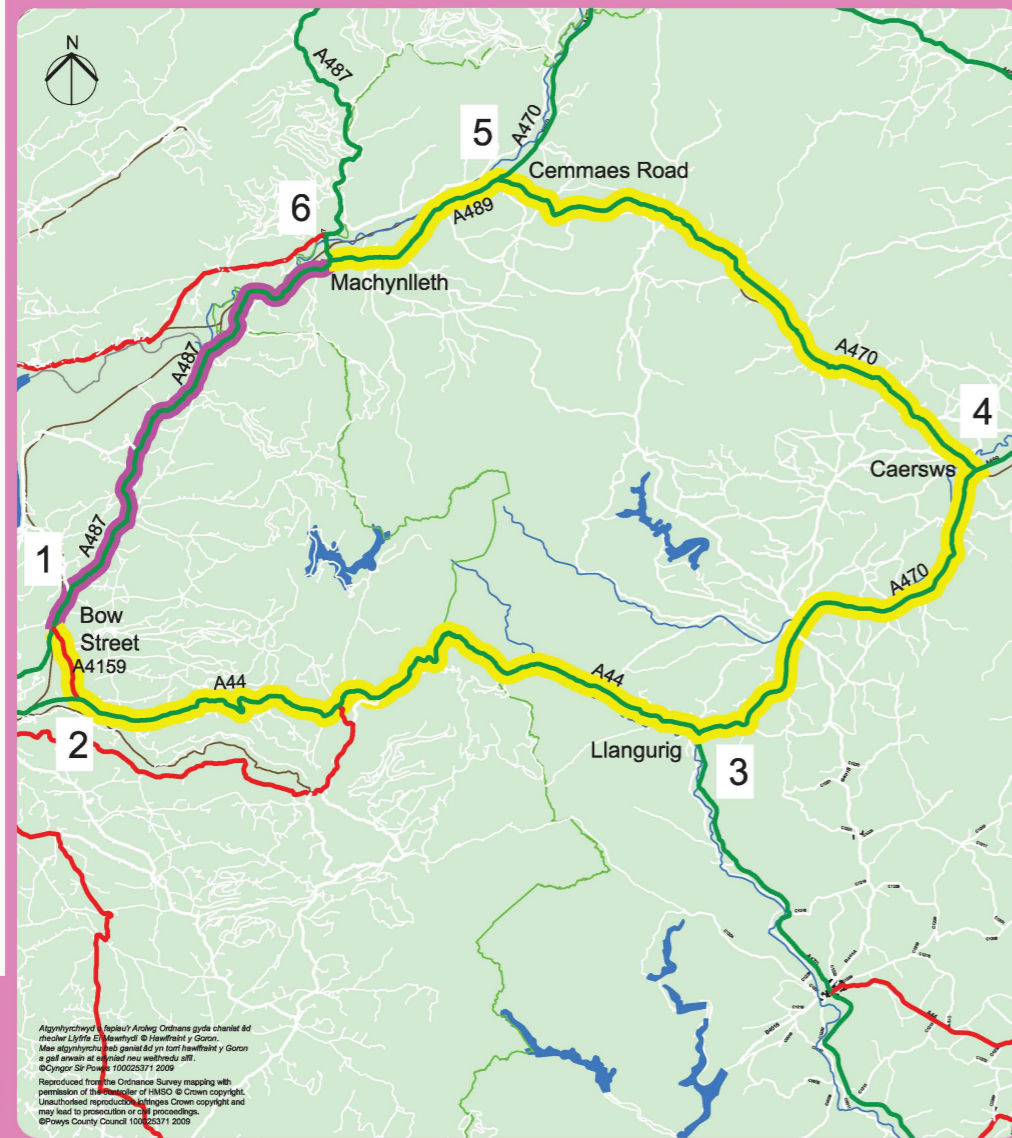

A487 - Section Y Bow Street to Machynlleth

- Primary Routes
- Other main routes
- Minor roads
- Route of railway
- Closed section of network
- Diversion Route
- Height restriction
- County Boundary

Tactical Diversion Routes

Location	Action
1.	Erect 'ROAD AHEAD CLOSED' sign indicating alternative route symbol to follow on Northbound A487 at junction. Erect 'END OF DIVERSION' sign on A4159 approach to junction.
2.	Erect direction signs from A4159 onto A44 and A44 onto A4159 at Lovesgrove roundabout.
3.	Erect direction signs from A44 onto A470 and A470 onto A44 at junction.
4.	Erect confirmation signs at Moat Lane junction.
5.	Erect direction signs from A470 onto A489 and A489 onto A470 at junction.
6.	Erect 'ROAD AHEAD CLOSED' sign indicating alternative route symbol to follow, on Southbound A487 at junction. Erect 'END OF DIVERSION' signs on A489 approach to junction.

RISKS

- Livestock Markets located at Lovesgrove (Aberystwyth) and at Machynlleth

A487 Section Y

ROUTE DESCRIPTION

Ceredigion County Council control points at Bow Street and Machynlleth

NORTHBOUND TRAFFIC

Divert onto A4159 at Bow Street, then A44 at Lovesgrove roundabout, take A470 at Llangurig, change to A489 at Cemmaes Road and rejoin A487 at Machynlleth.

SOUTHBOUND TRAFFIC

Divert onto A489 at Machynlleth, take A470 at Cemmaes Road to Llangurig, take A44 to Lovesgrove roundabout then take A4159 to rejoin the A487 at Bow Street.

CONTACTS

Mid Wales Trunk Road Agency	0845 607 6060
Ceredigion County Council	01970 617 911
Powys County Council	0845 602 7035
Dyfed Powys Police Control Room	0845 330 2000
Traffic Wales	0845 602 6020

A487 - Y

A487 - Y